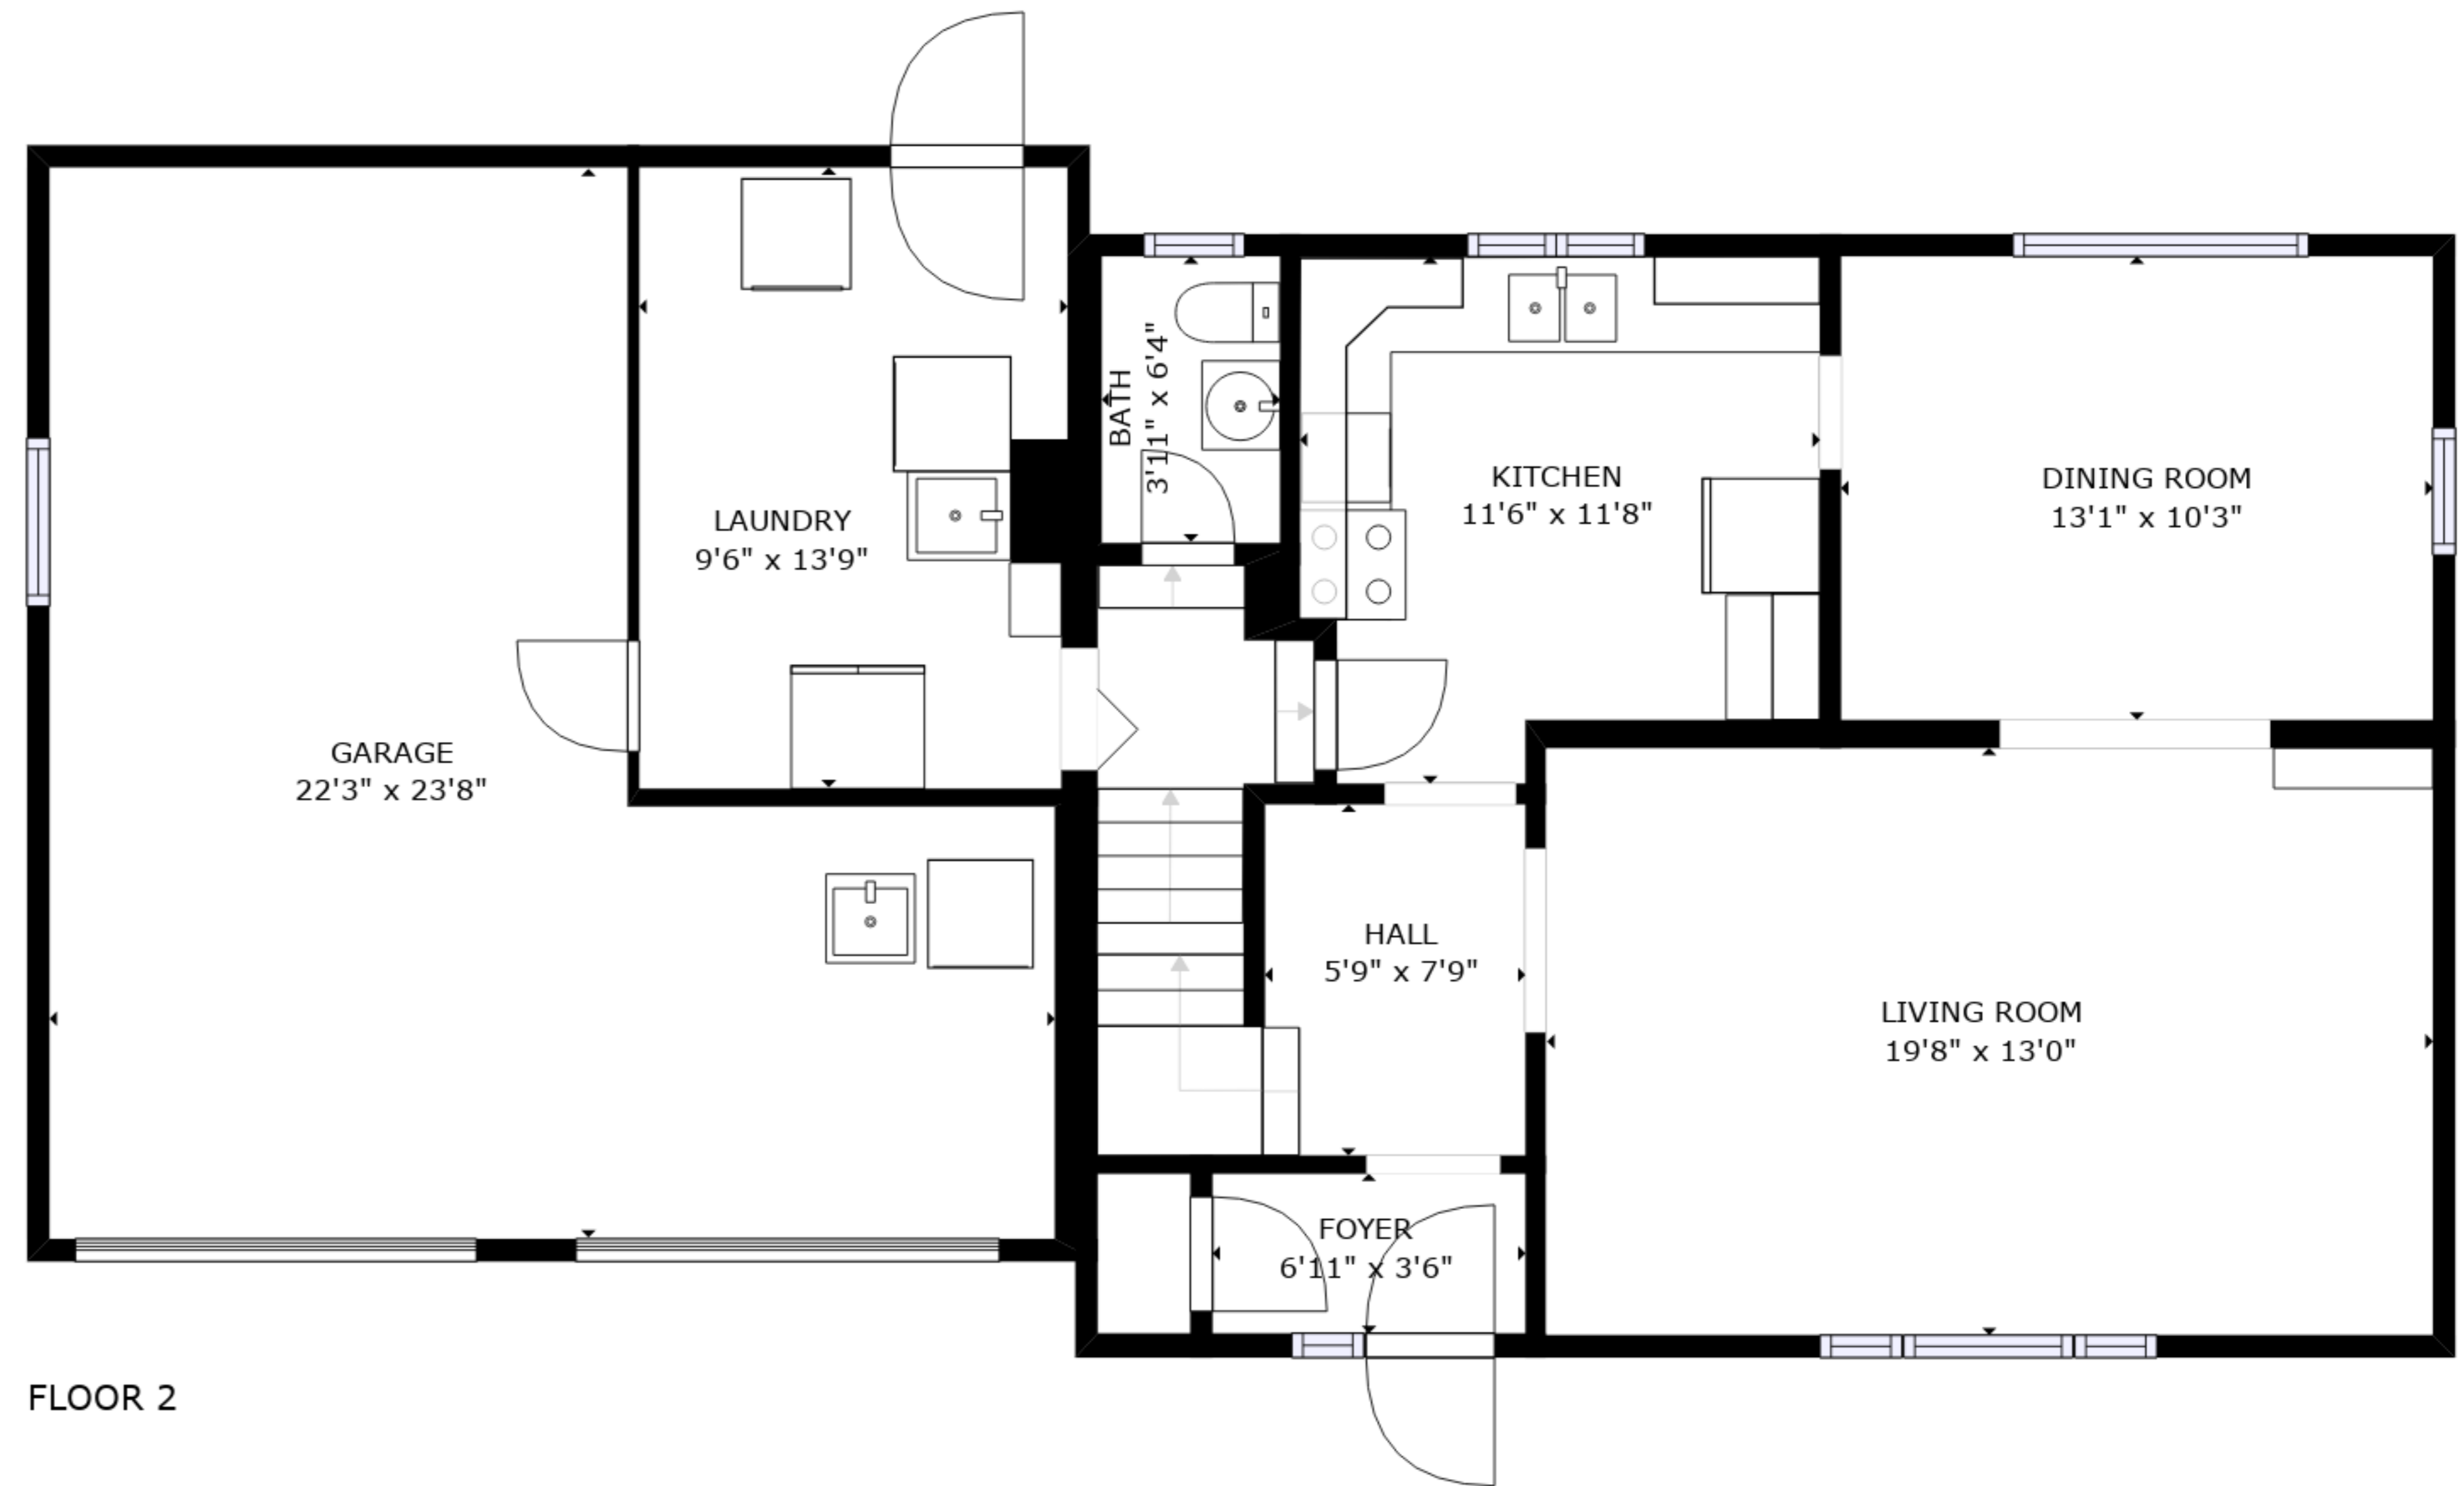

FLOOR 3

FLOOR 1

FLOOR 2

GROSS INTERNAL AREA  
 FLOOR 1: 682 sq. ft, FLOOR 2: 845 sq. ft  
 FLOOR 3: 1264 sq. ft, EXCLUDED AREAS:  
 GARAGE: 395 sq. ft  
 TOTAL: 2792 sq. ft

SIZES AND DIMENSIONS ARE APPROXIMATE, ACTUAL MAY VARY.