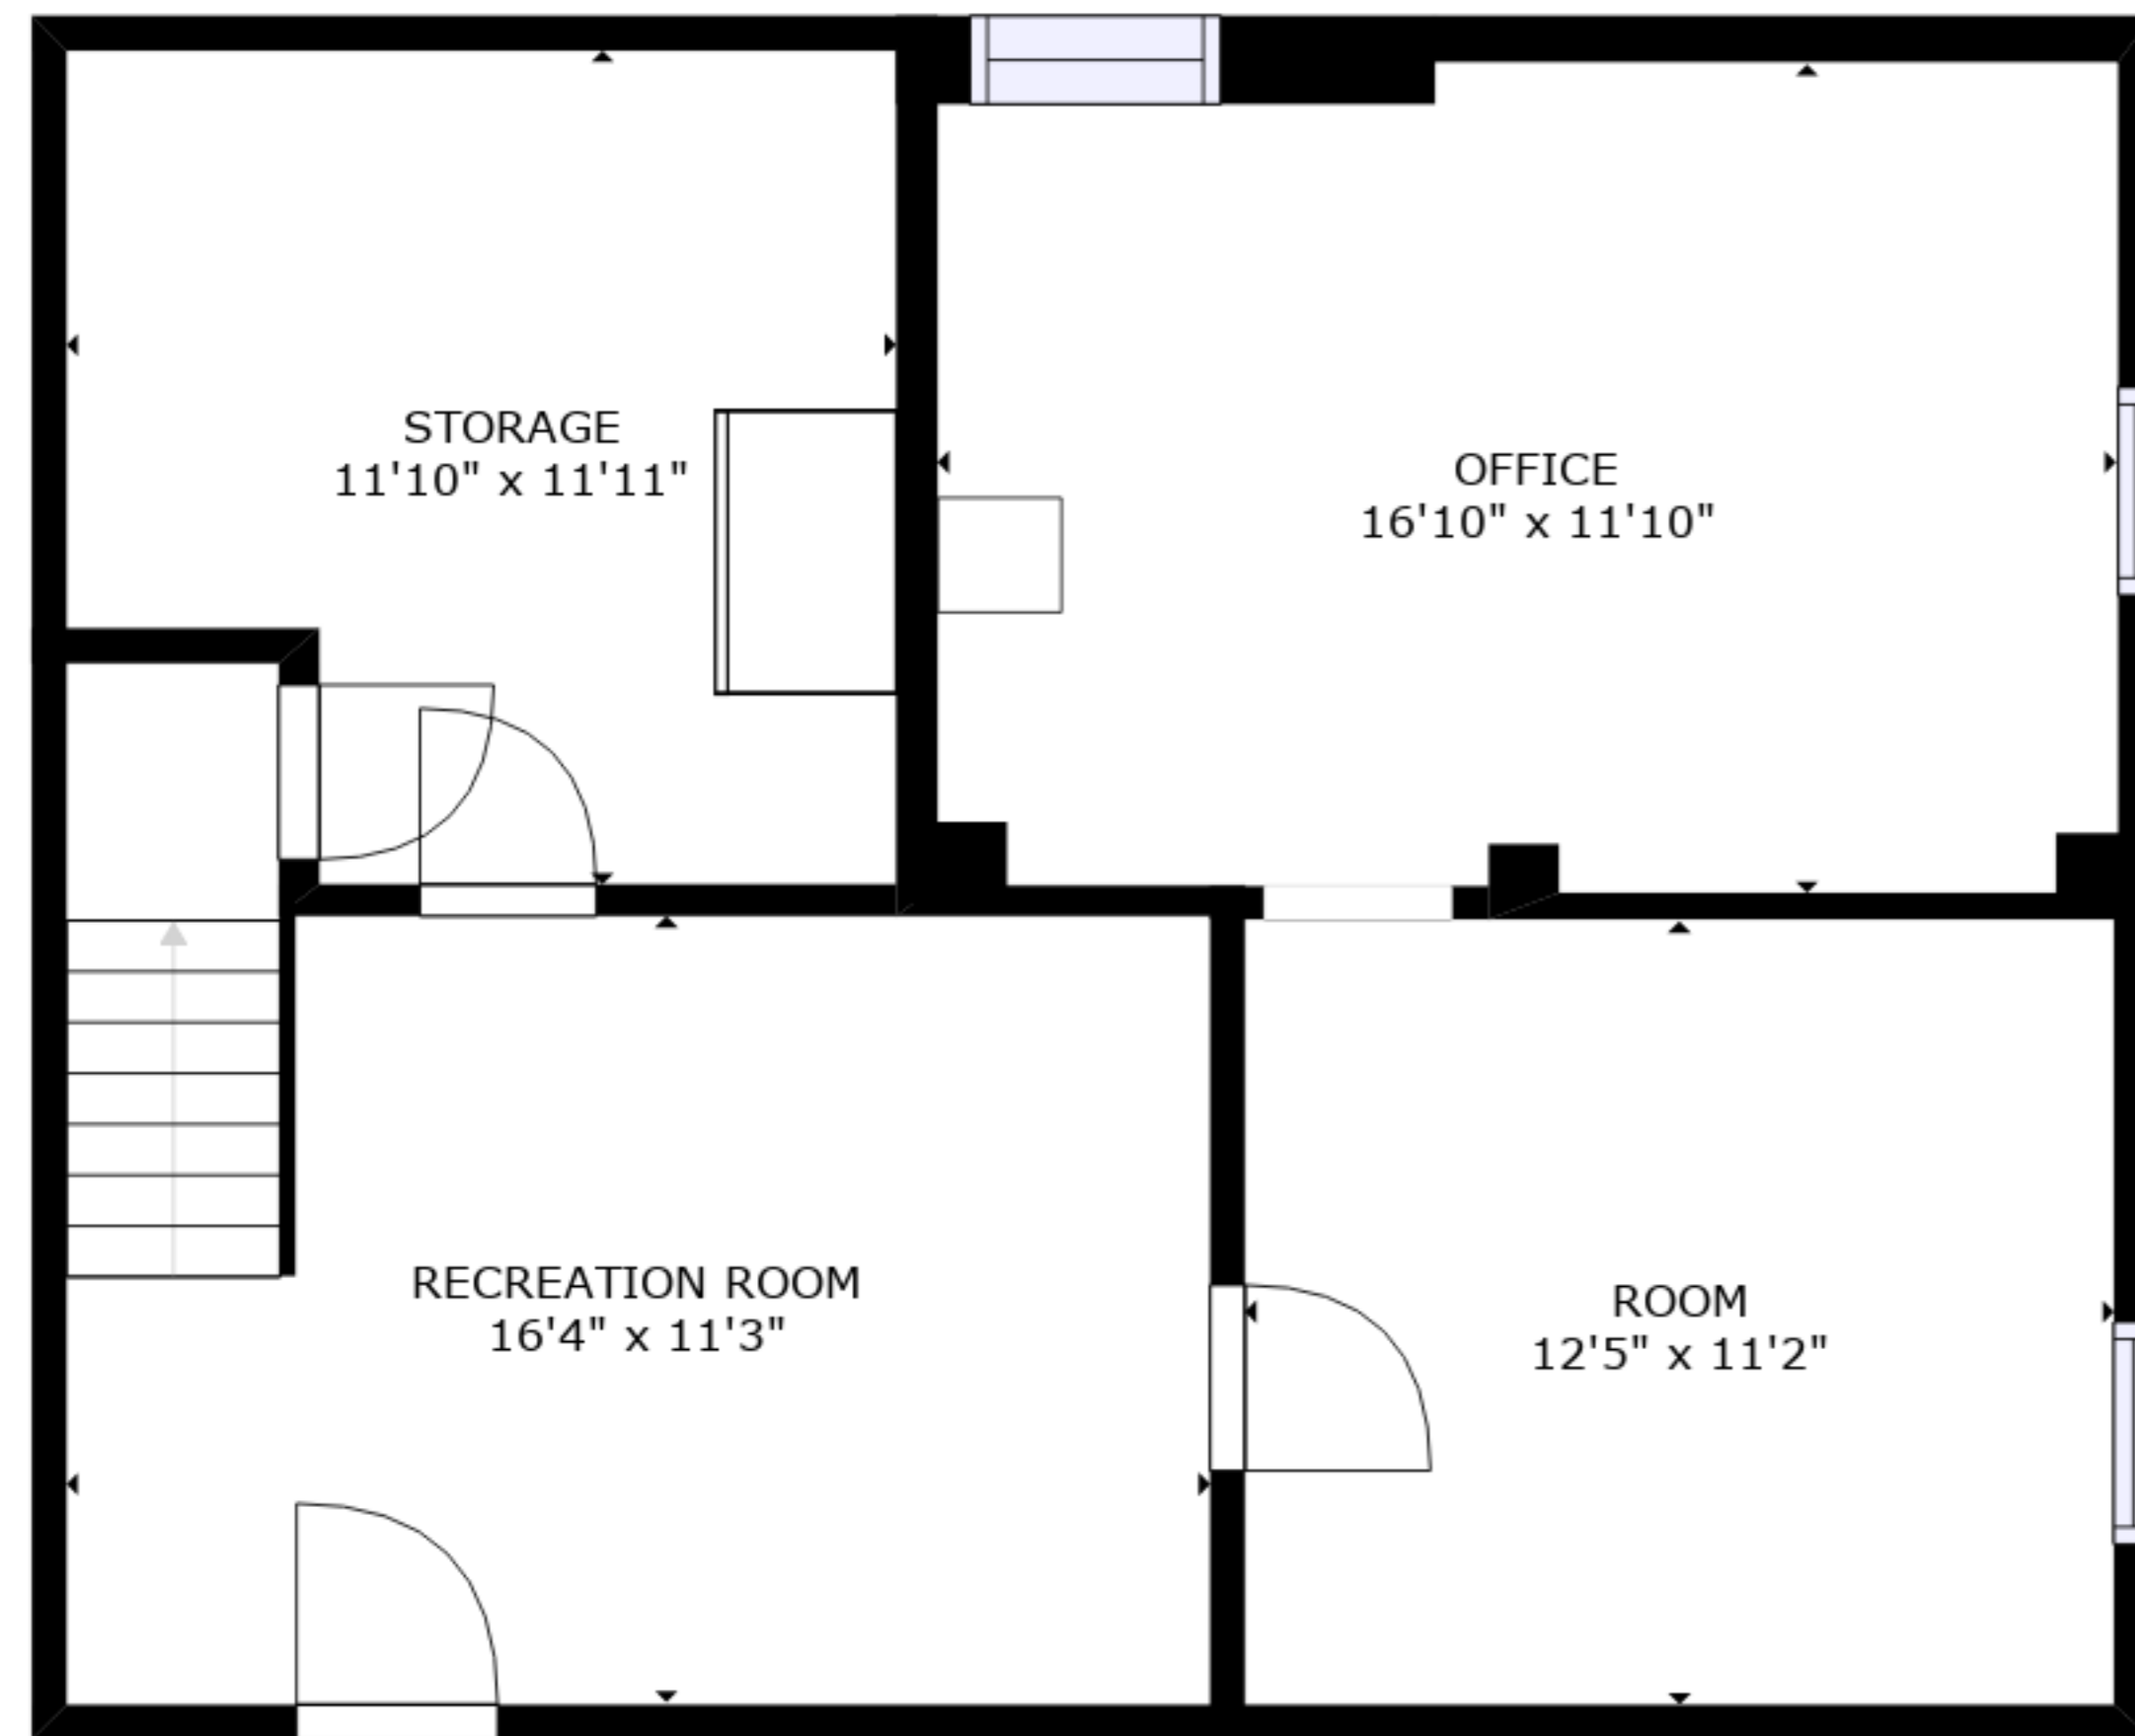

FLOOR 3

FLOOR 1

FLOOR 2

GROSS INTERNAL AREA  
 FLOOR 1: 682 sq. ft, FLOOR 2: 845 sq. ft  
 FLOOR 3: 1264 sq. ft, EXCLUDED AREAS:  
 GARAGE: 395 sq. ft  
 TOTAL: 2792 sq. ft

SIZES AND DIMENSIONS ARE APPROXIMATE, ACTUAL MAY VARY.