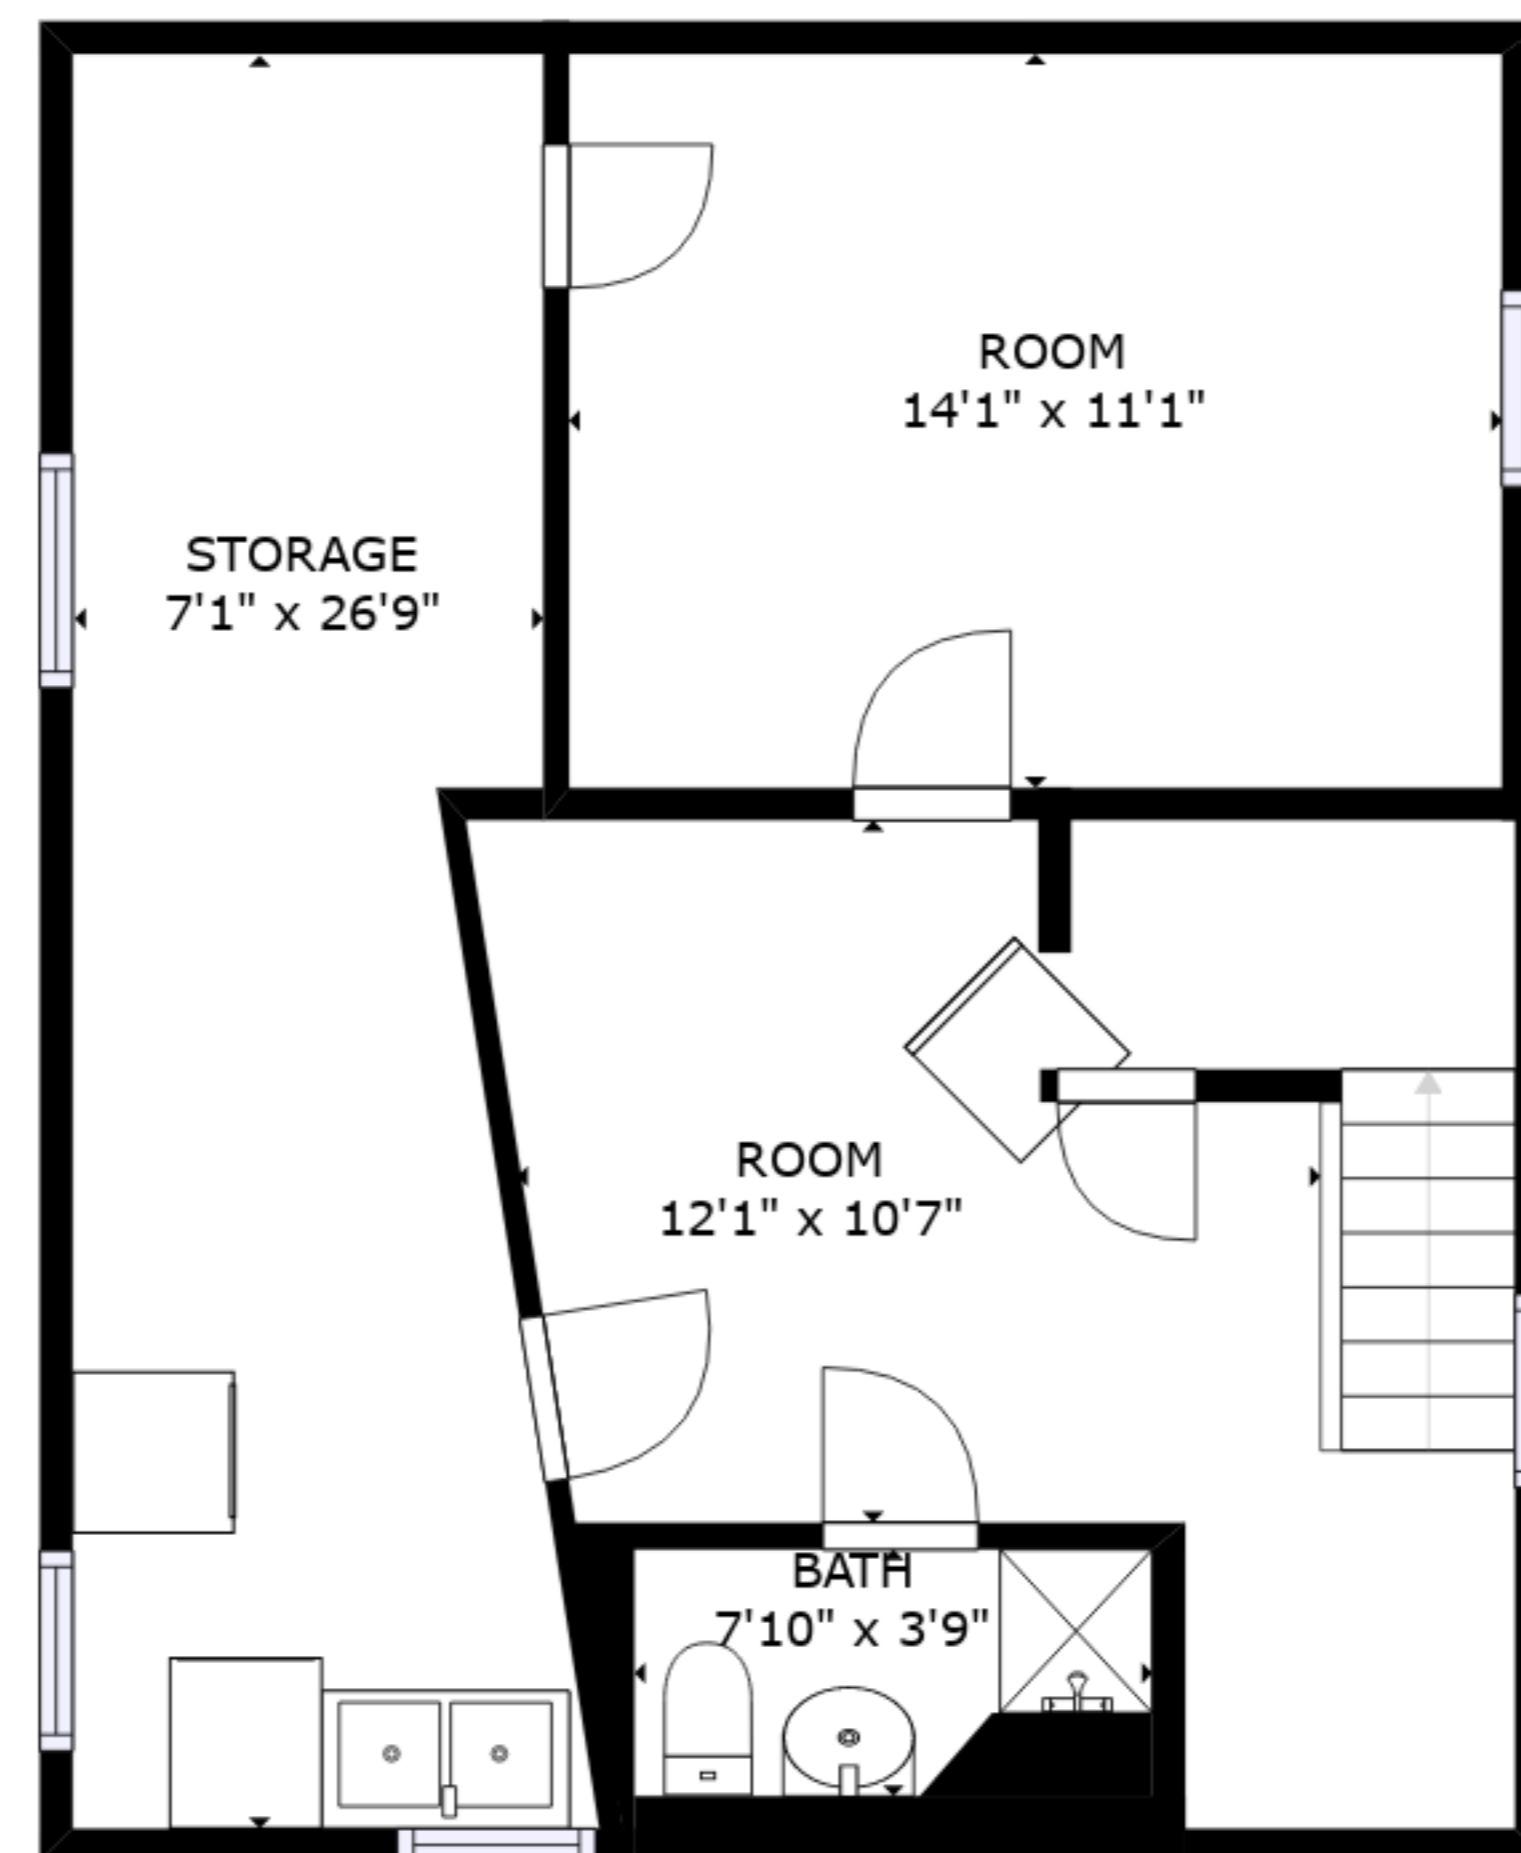

FLOOR 2

FLOOR 4

FLOOR 1

FLOOR 3

GROSS INTERNAL AREA
 FLOOR 1: 576 sq. ft, FLOOR 2: 620 sq. ft
 FLOOR 3: 607 sq. ft, FLOOR 4: 283 sq. ft
 EXCLUDED AREAS: , REDUCED HEADROOM BELOW 1.5M: 25 sq. ft
 TOTAL: 2086 sq. ft
 SIZES AND DIMENSIONS ARE APPROXIMATE, ACTUAL MAY VARY.