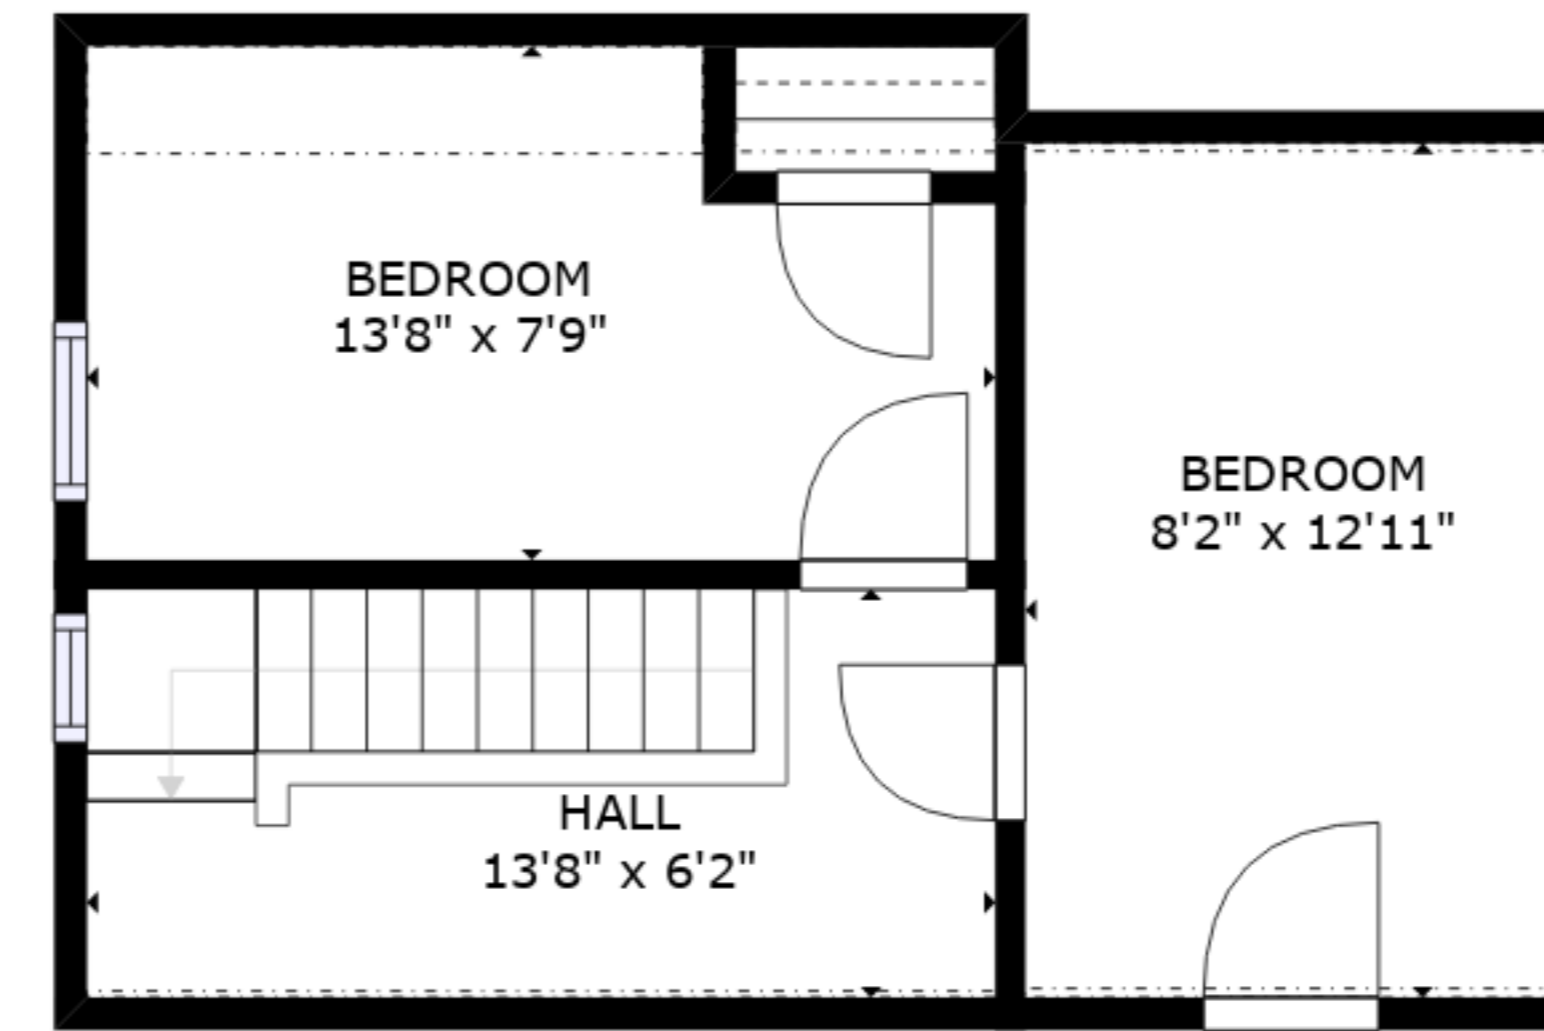

FLOOR 2

FLOOR 4

FLOOR 1

FLOOR 3

GROSS INTERNAL AREA
 FLOOR 1: 576 sq. ft, FLOOR 2: 620 sq. ft
 FLOOR 3: 607 sq. ft, FLOOR 4: 283 sq. ft
 EXCLUDED AREAS: , REDUCED HEADROOM BELOW 1.5M: 25 sq. ft
 TOTAL: 2086 sq. ft
 SIZES AND DIMENSIONS ARE APPROXIMATE, ACTUAL MAY VARY.