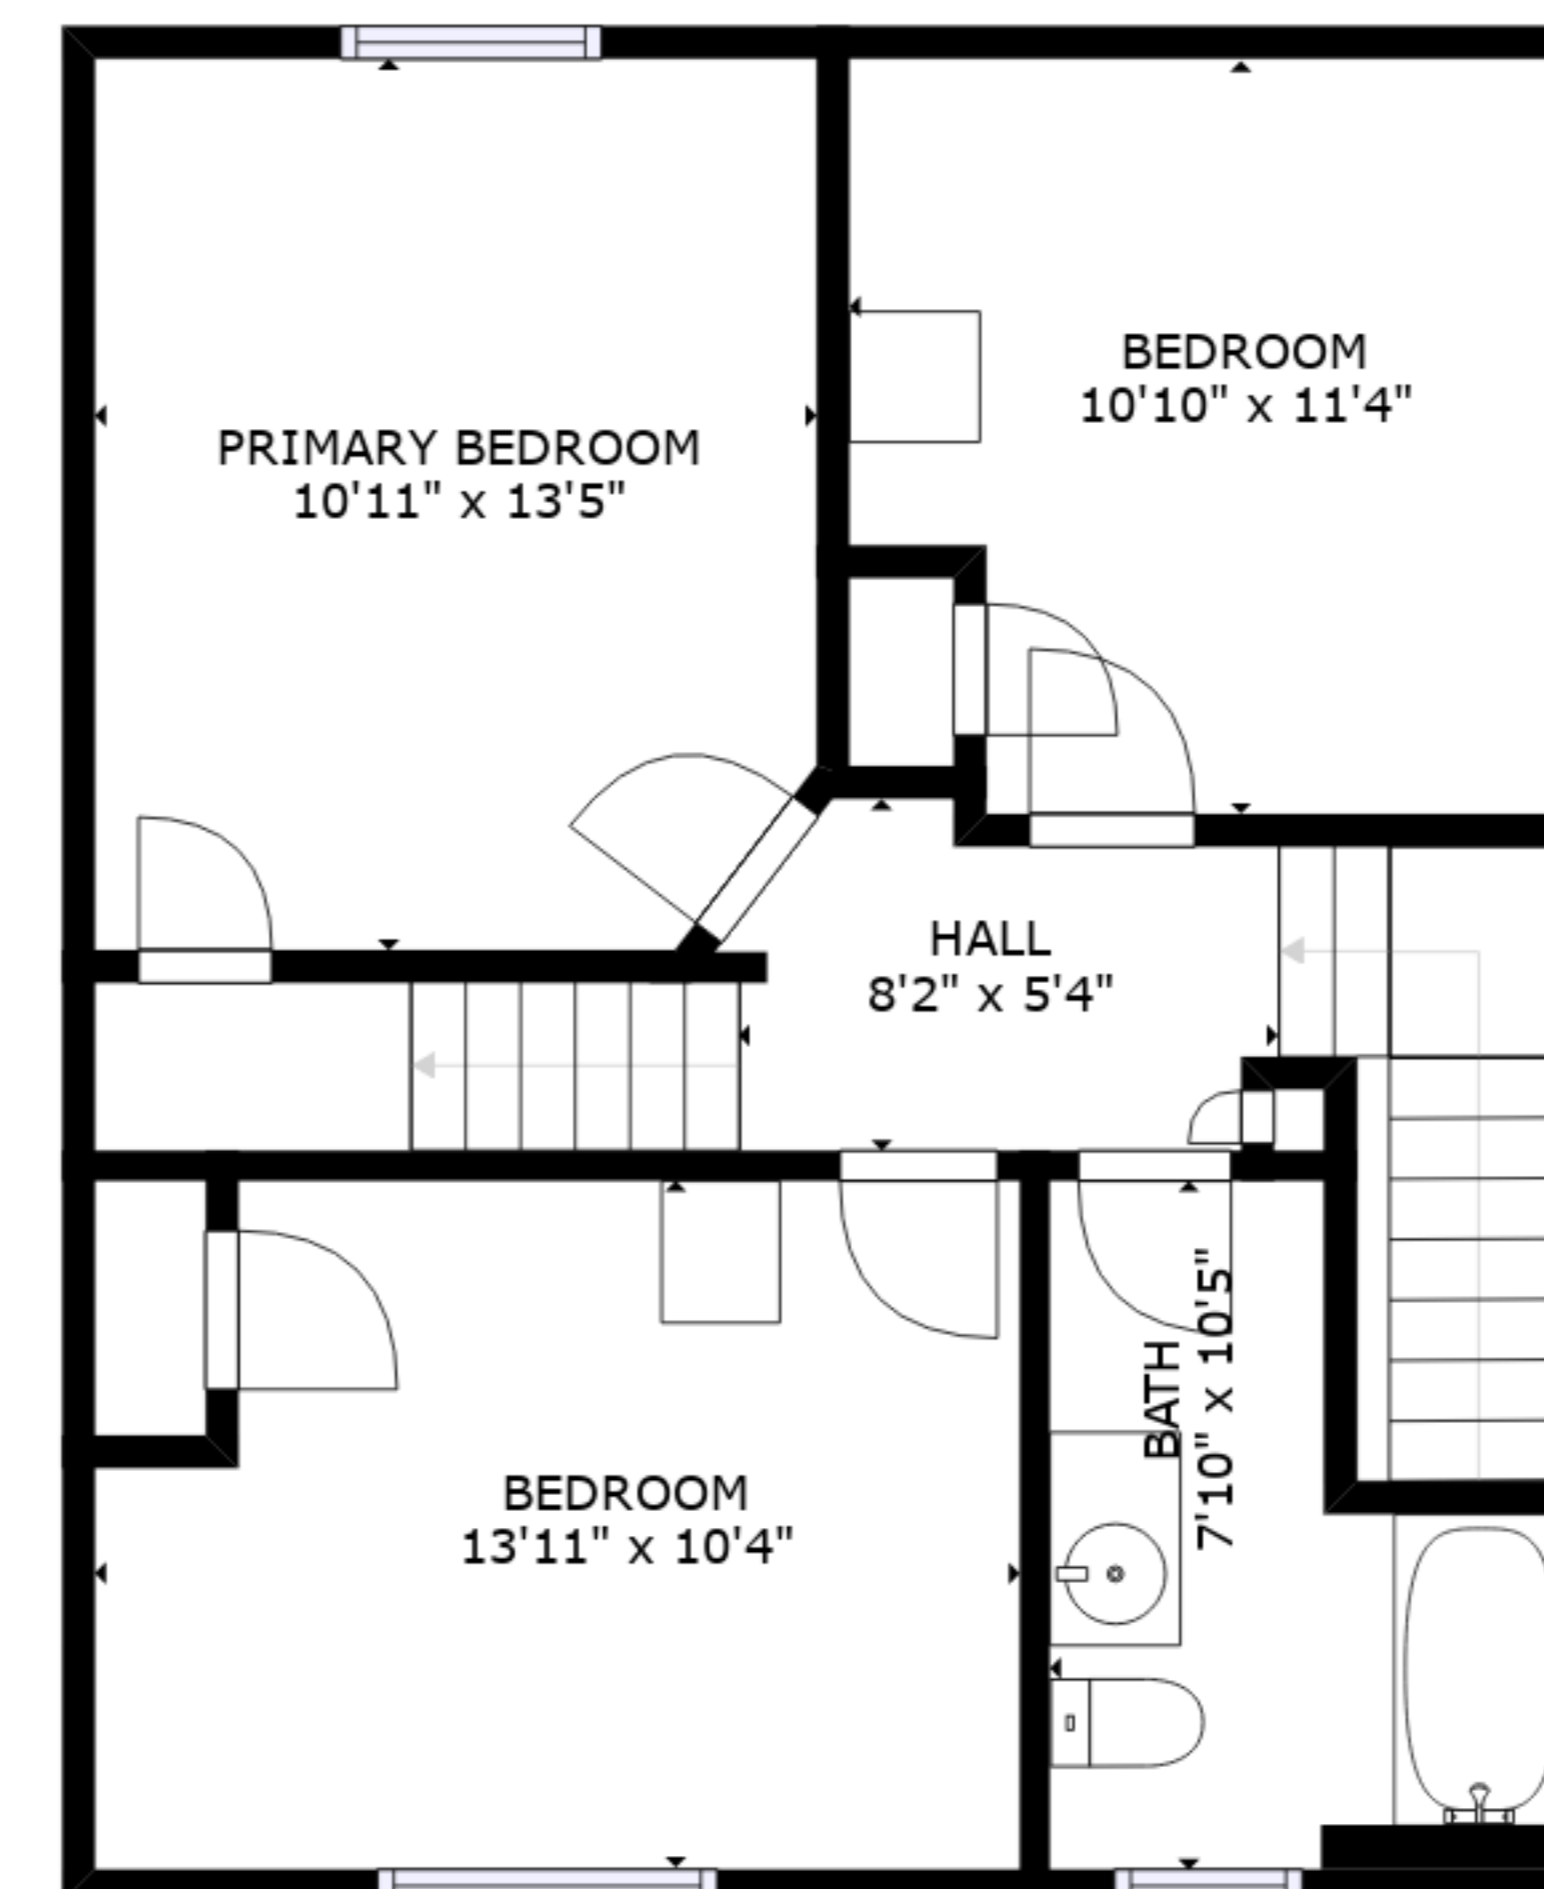

FLOOR 2

FLOOR 4

FLOOR 1

FLOOR 3

GROSS INTERNAL AREA
 FLOOR 1: 576 sq. ft, FLOOR 2: 620 sq. ft
 FLOOR 3: 607 sq. ft, FLOOR 4: 283 sq. ft
 EXCLUDED AREAS: , REDUCED HEADROOM BELOW 1.5M: 25 sq. ft
 TOTAL: 2086 sq. ft
 SIZES AND DIMENSIONS ARE APPROXIMATE, ACTUAL MAY VARY.