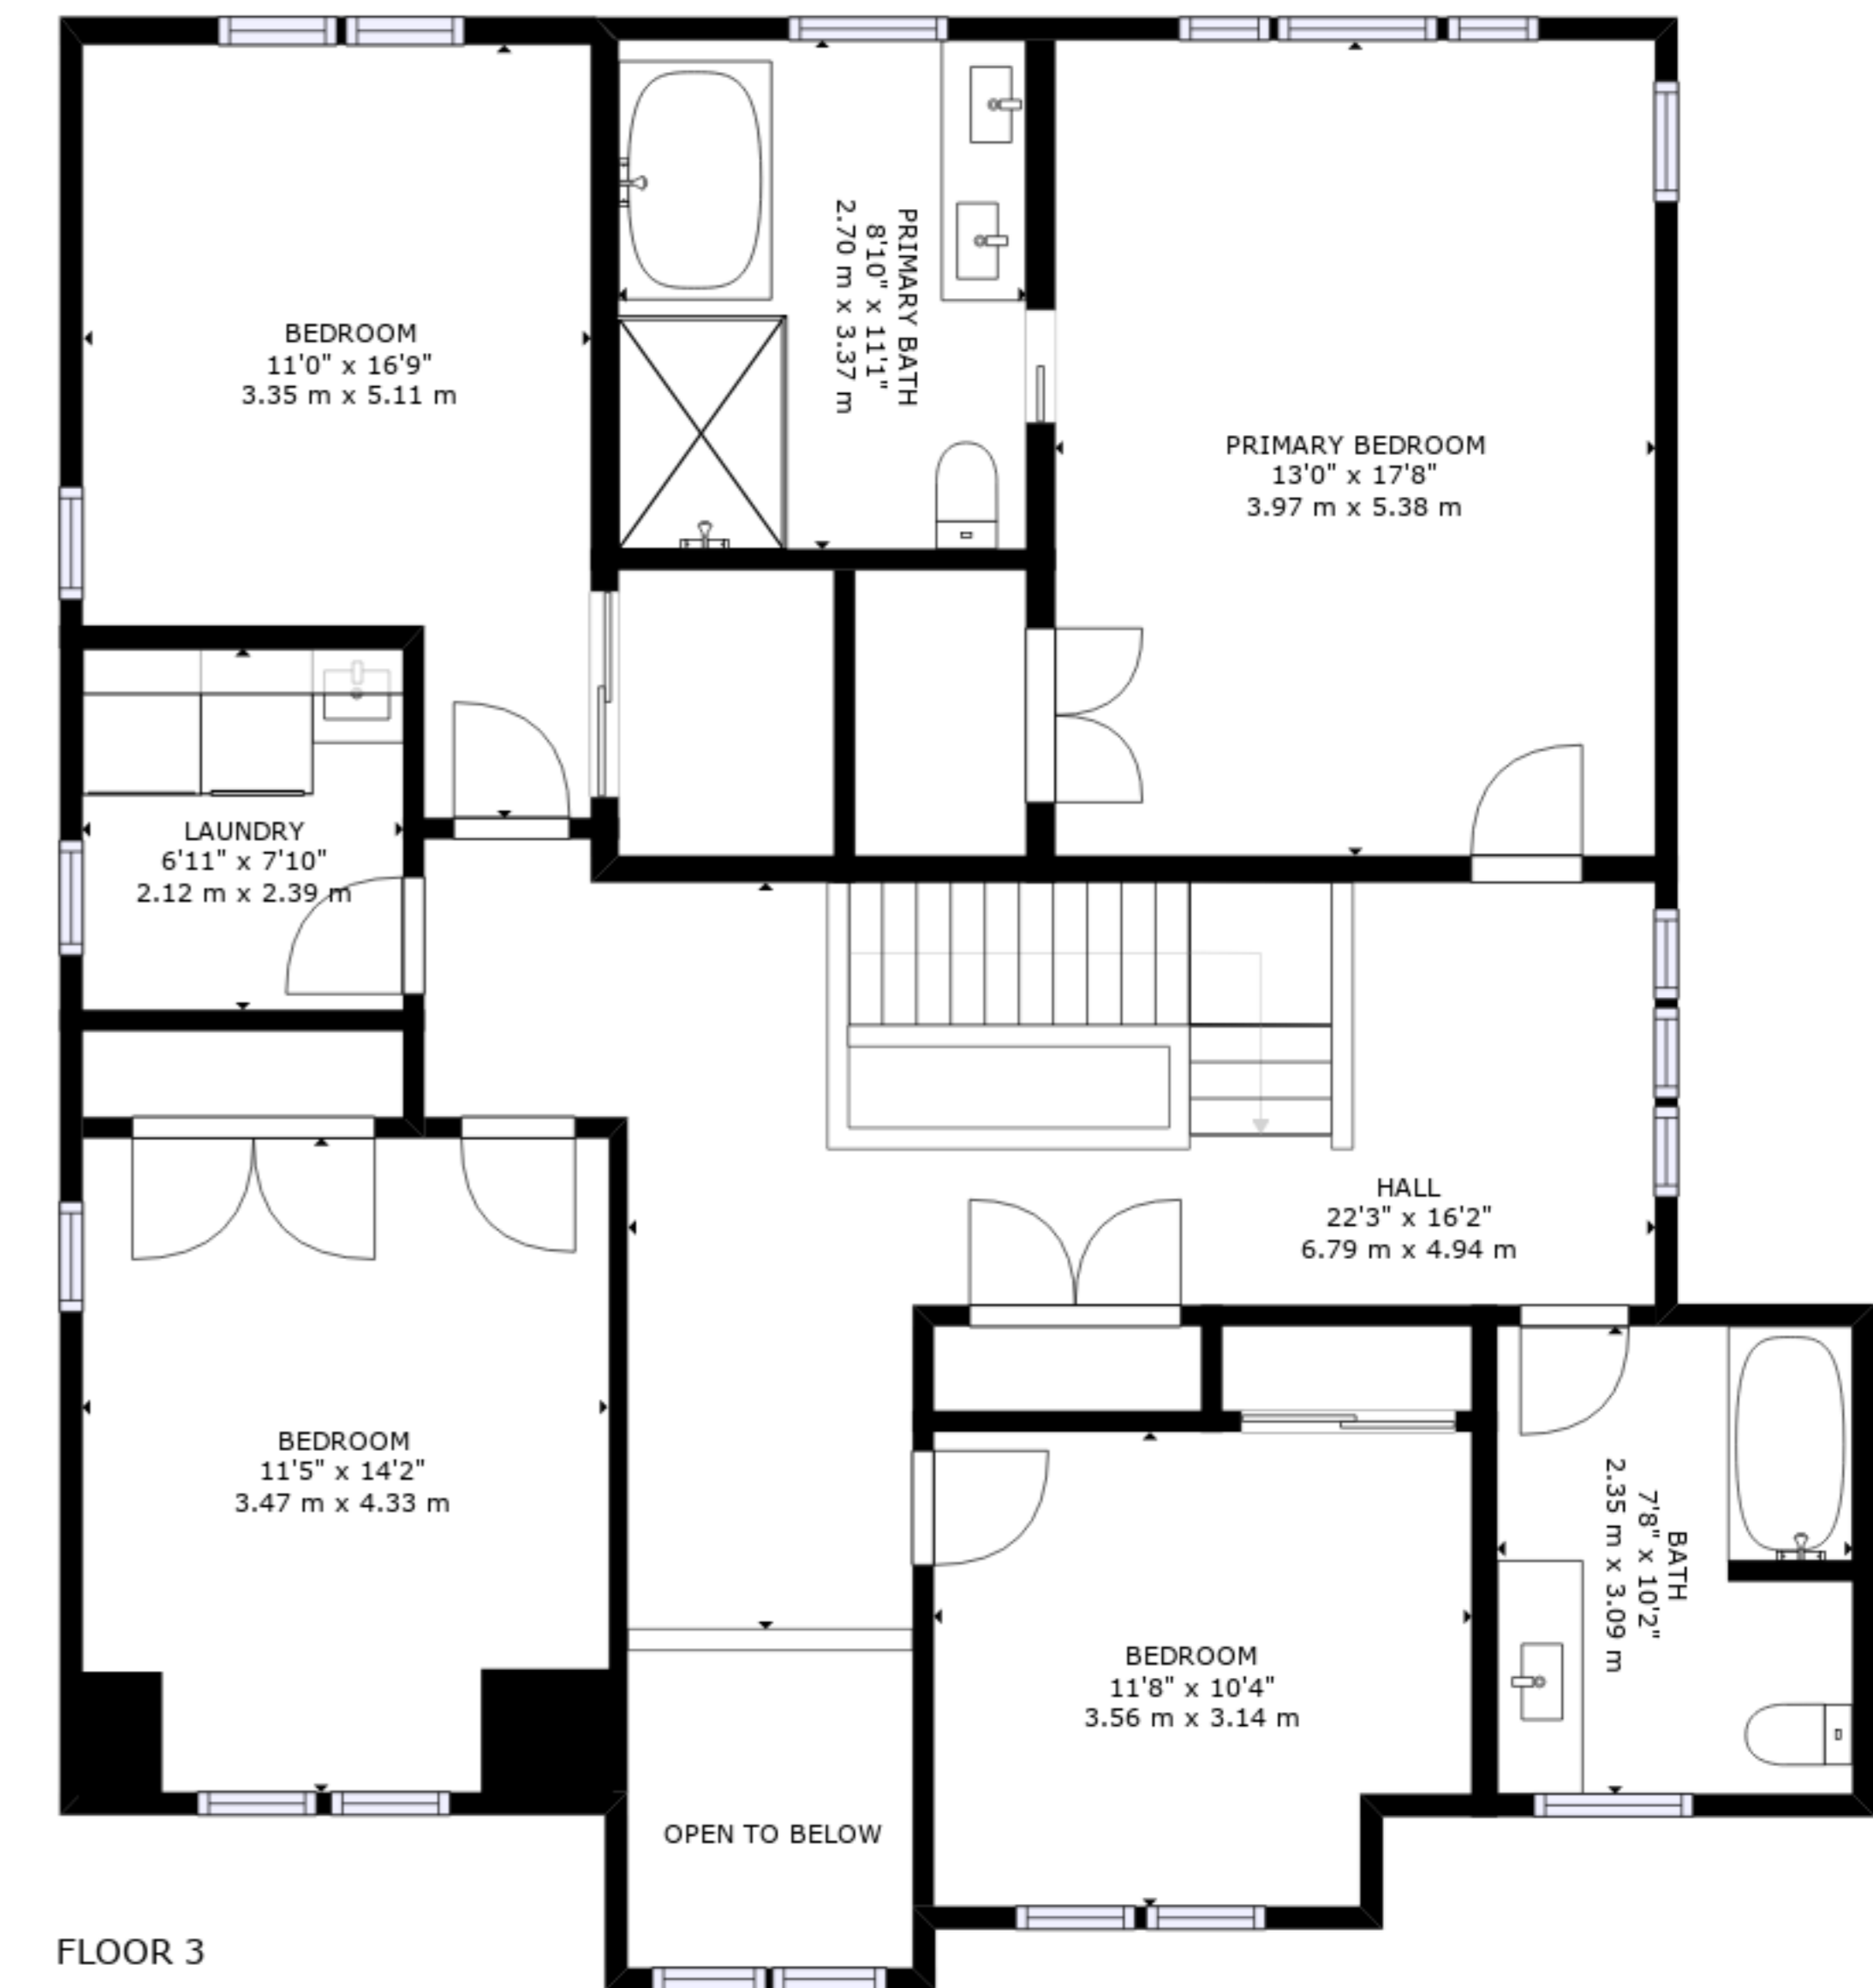

FLOOR 1

FLOOR 2

FLOOR 3

GROSS INTERNAL AREA
 FLOOR 1: 1393 sq. ft, 129 m², FLOOR 2: 1477 sq. ft, 137 m²
 FLOOR 3: 1333 sq. ft, 124 m², EXCLUDED AREAS:
 GARAGE: 635 sq. ft, 59 m²
 TOTAL: 4204 sq. ft, 391 m²
 SIZES AND DIMENSIONS ARE APPROXIMATE, ACTUAL MAY VARY.