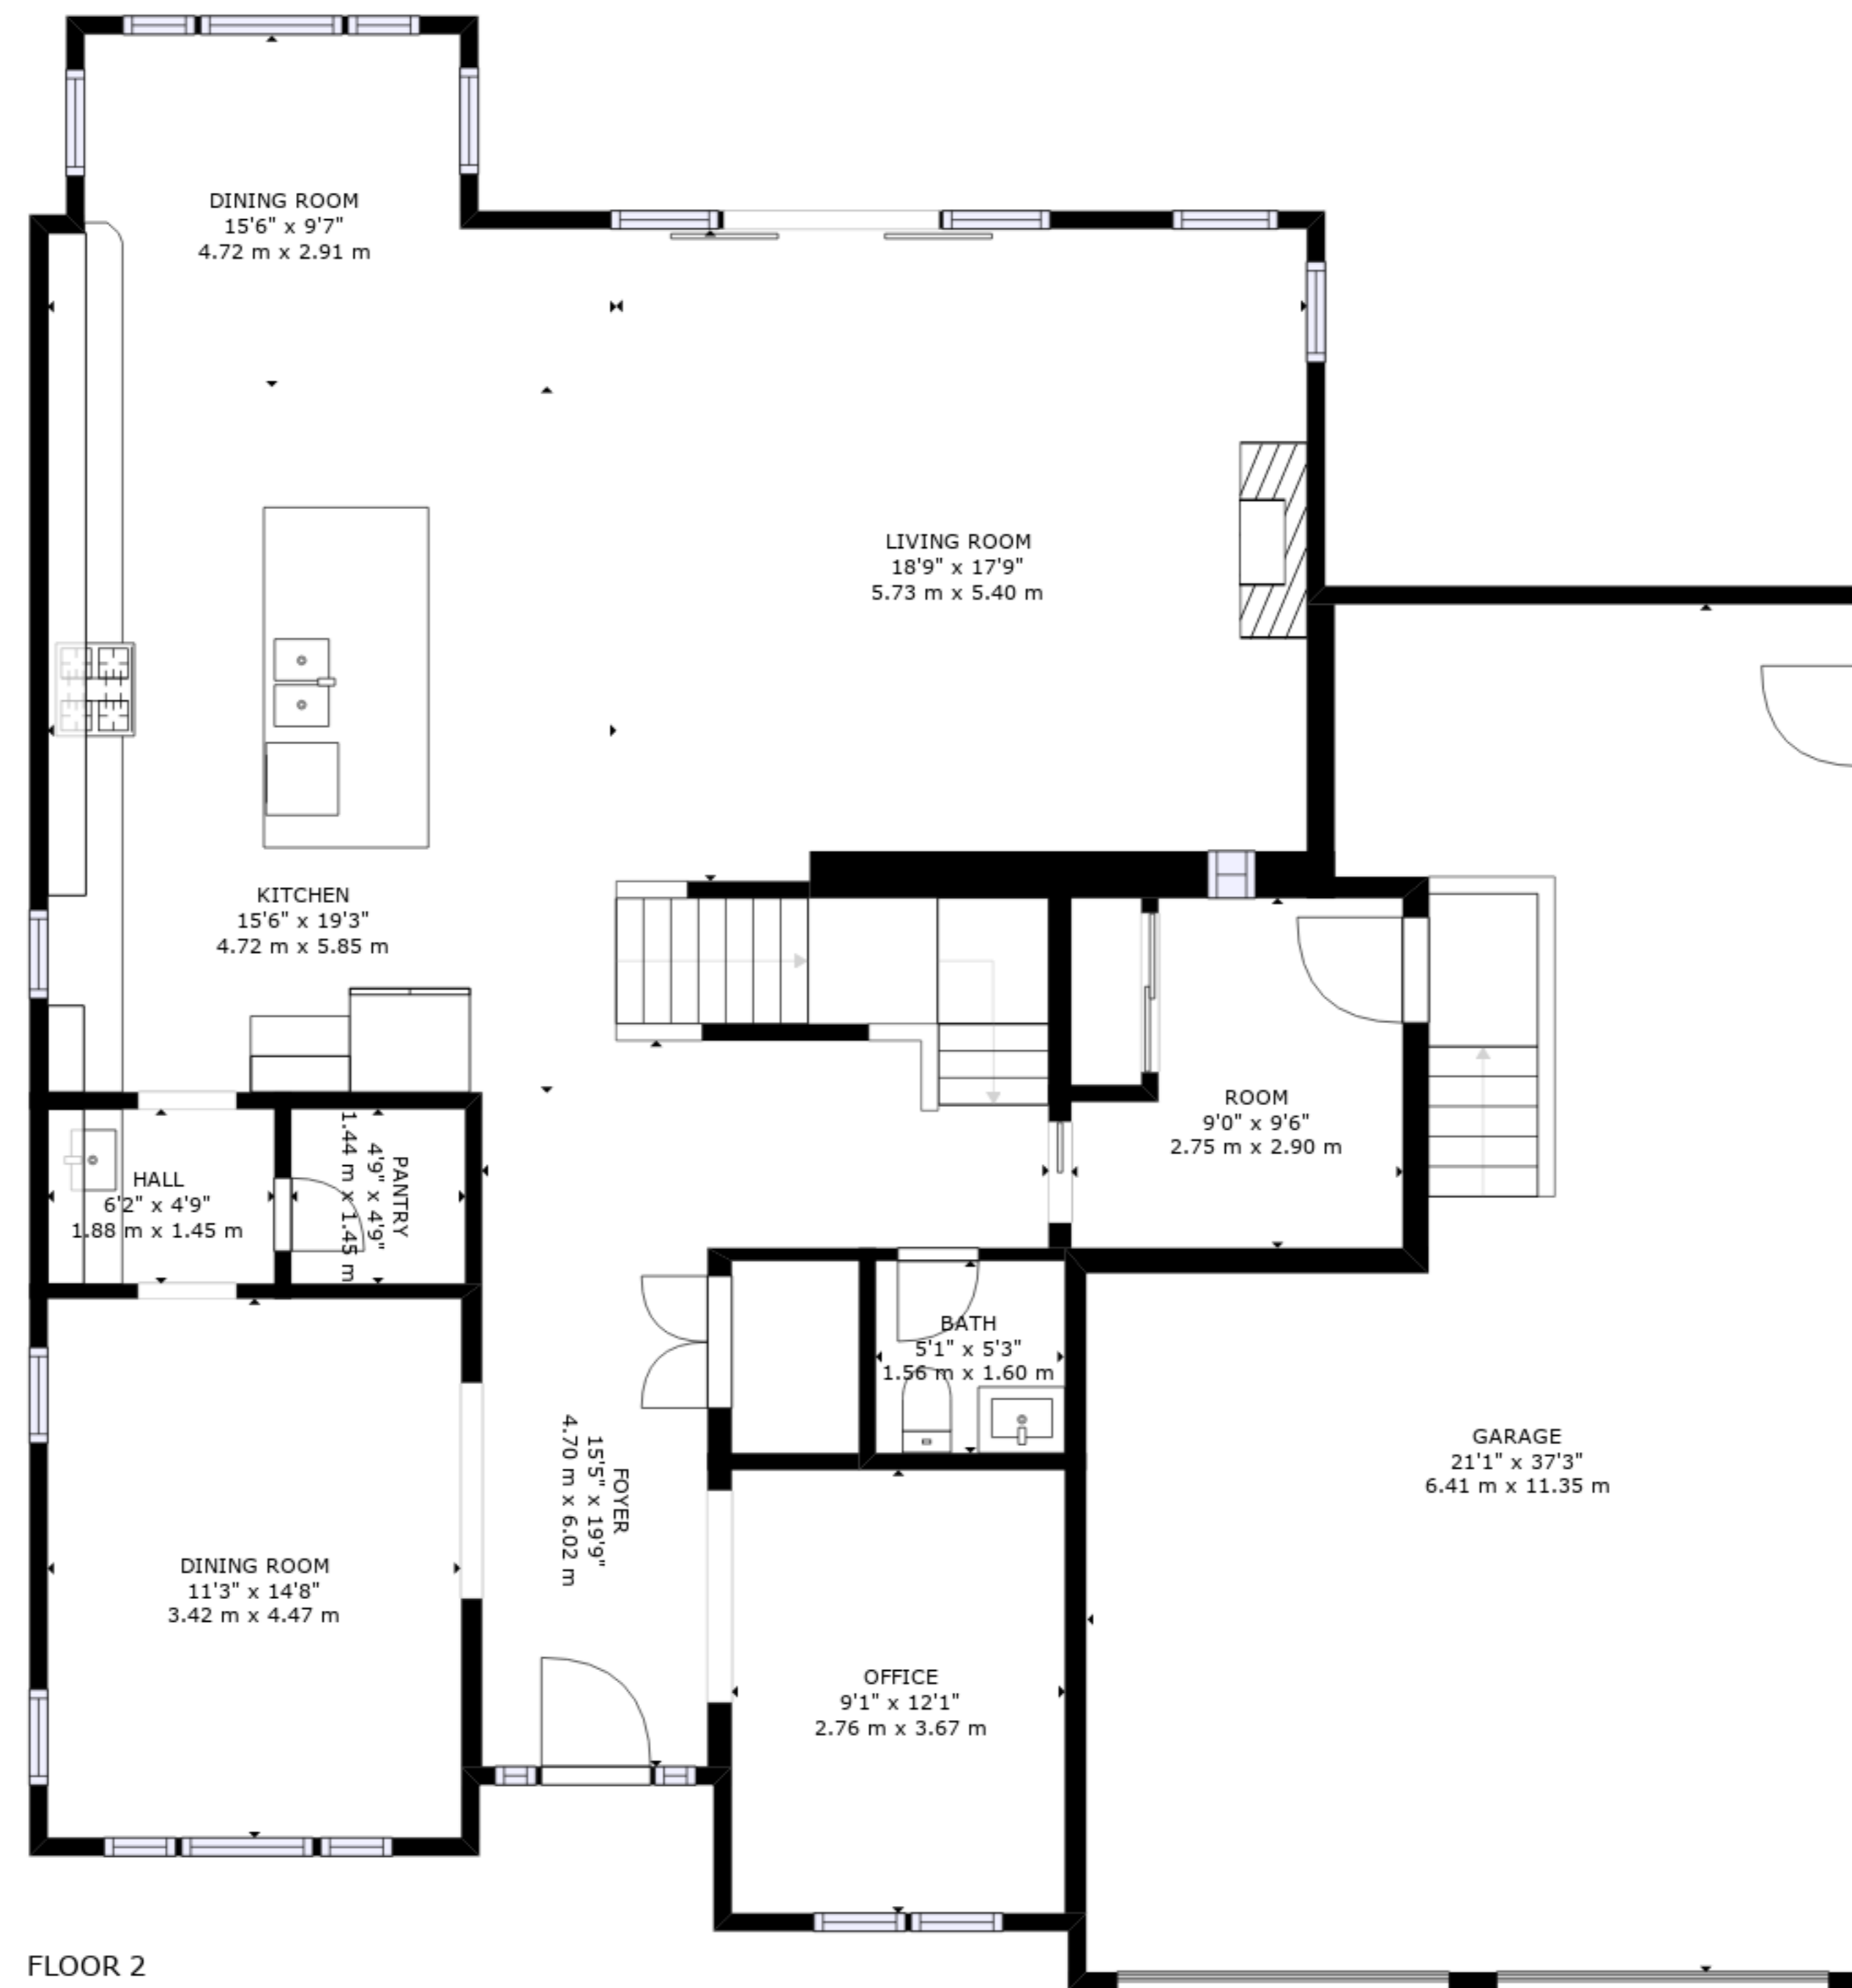

FLOOR 1

FLOOR 2

FLOOR 3

GROSS INTERNAL AREA
 FLOOR 1: 1393 sq. ft, 129 m², FLOOR 2: 1477 sq. ft, 137 m²
 FLOOR 3: 1333 sq. ft, 124 m², EXCLUDED AREAS:
 GARAGE: 635 sq. ft, 59 m²
 TOTAL: 4204 sq. ft, 391 m²
 SIZES AND DIMENSIONS ARE APPROXIMATE, ACTUAL MAY VARY.