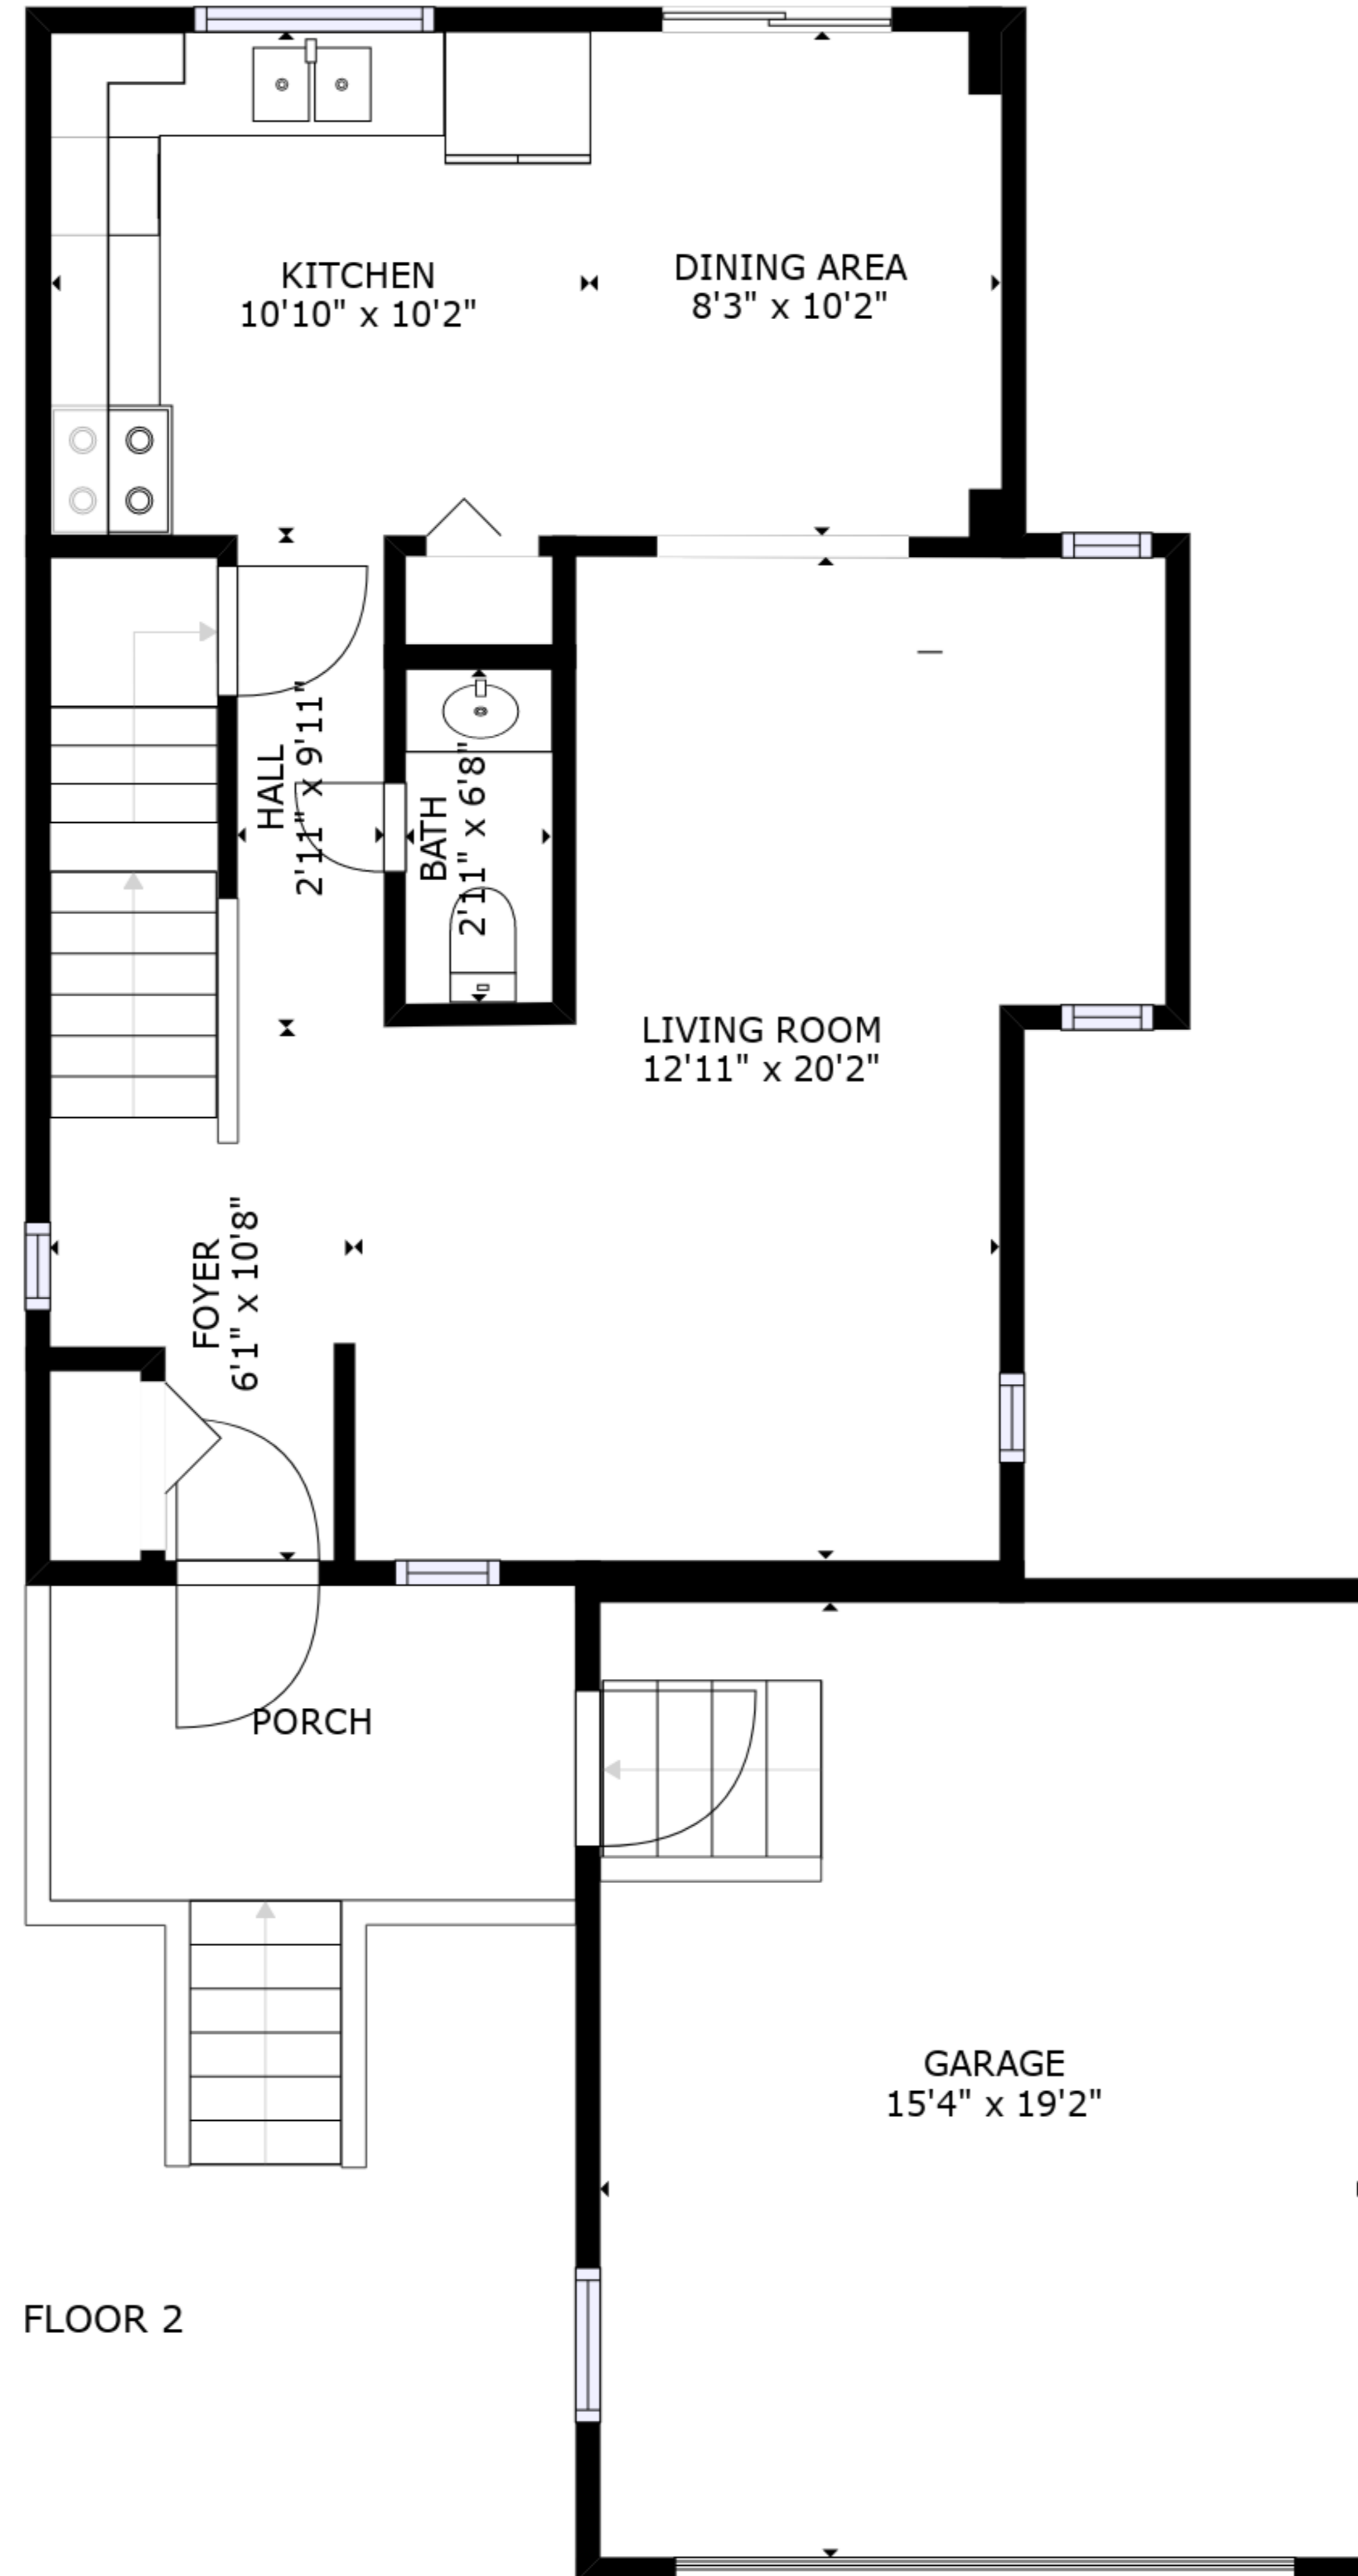

FLOOR 1

FLOOR 2

FLOOR 3

GROSS INTERNAL AREA
 FLOOR 1: 554 sq. ft, FLOOR 2: 616 sq. ft
 FLOOR 3: 621 sq. ft, EXCLUDED AREAS:
 GARAGE: 295 sq. ft, PORCH: 67 sq. ft
 TOTAL: 1791 sq. ft

SIZES AND DIMENSIONS ARE APPROXIMATE, ACTUAL MAY VARY.