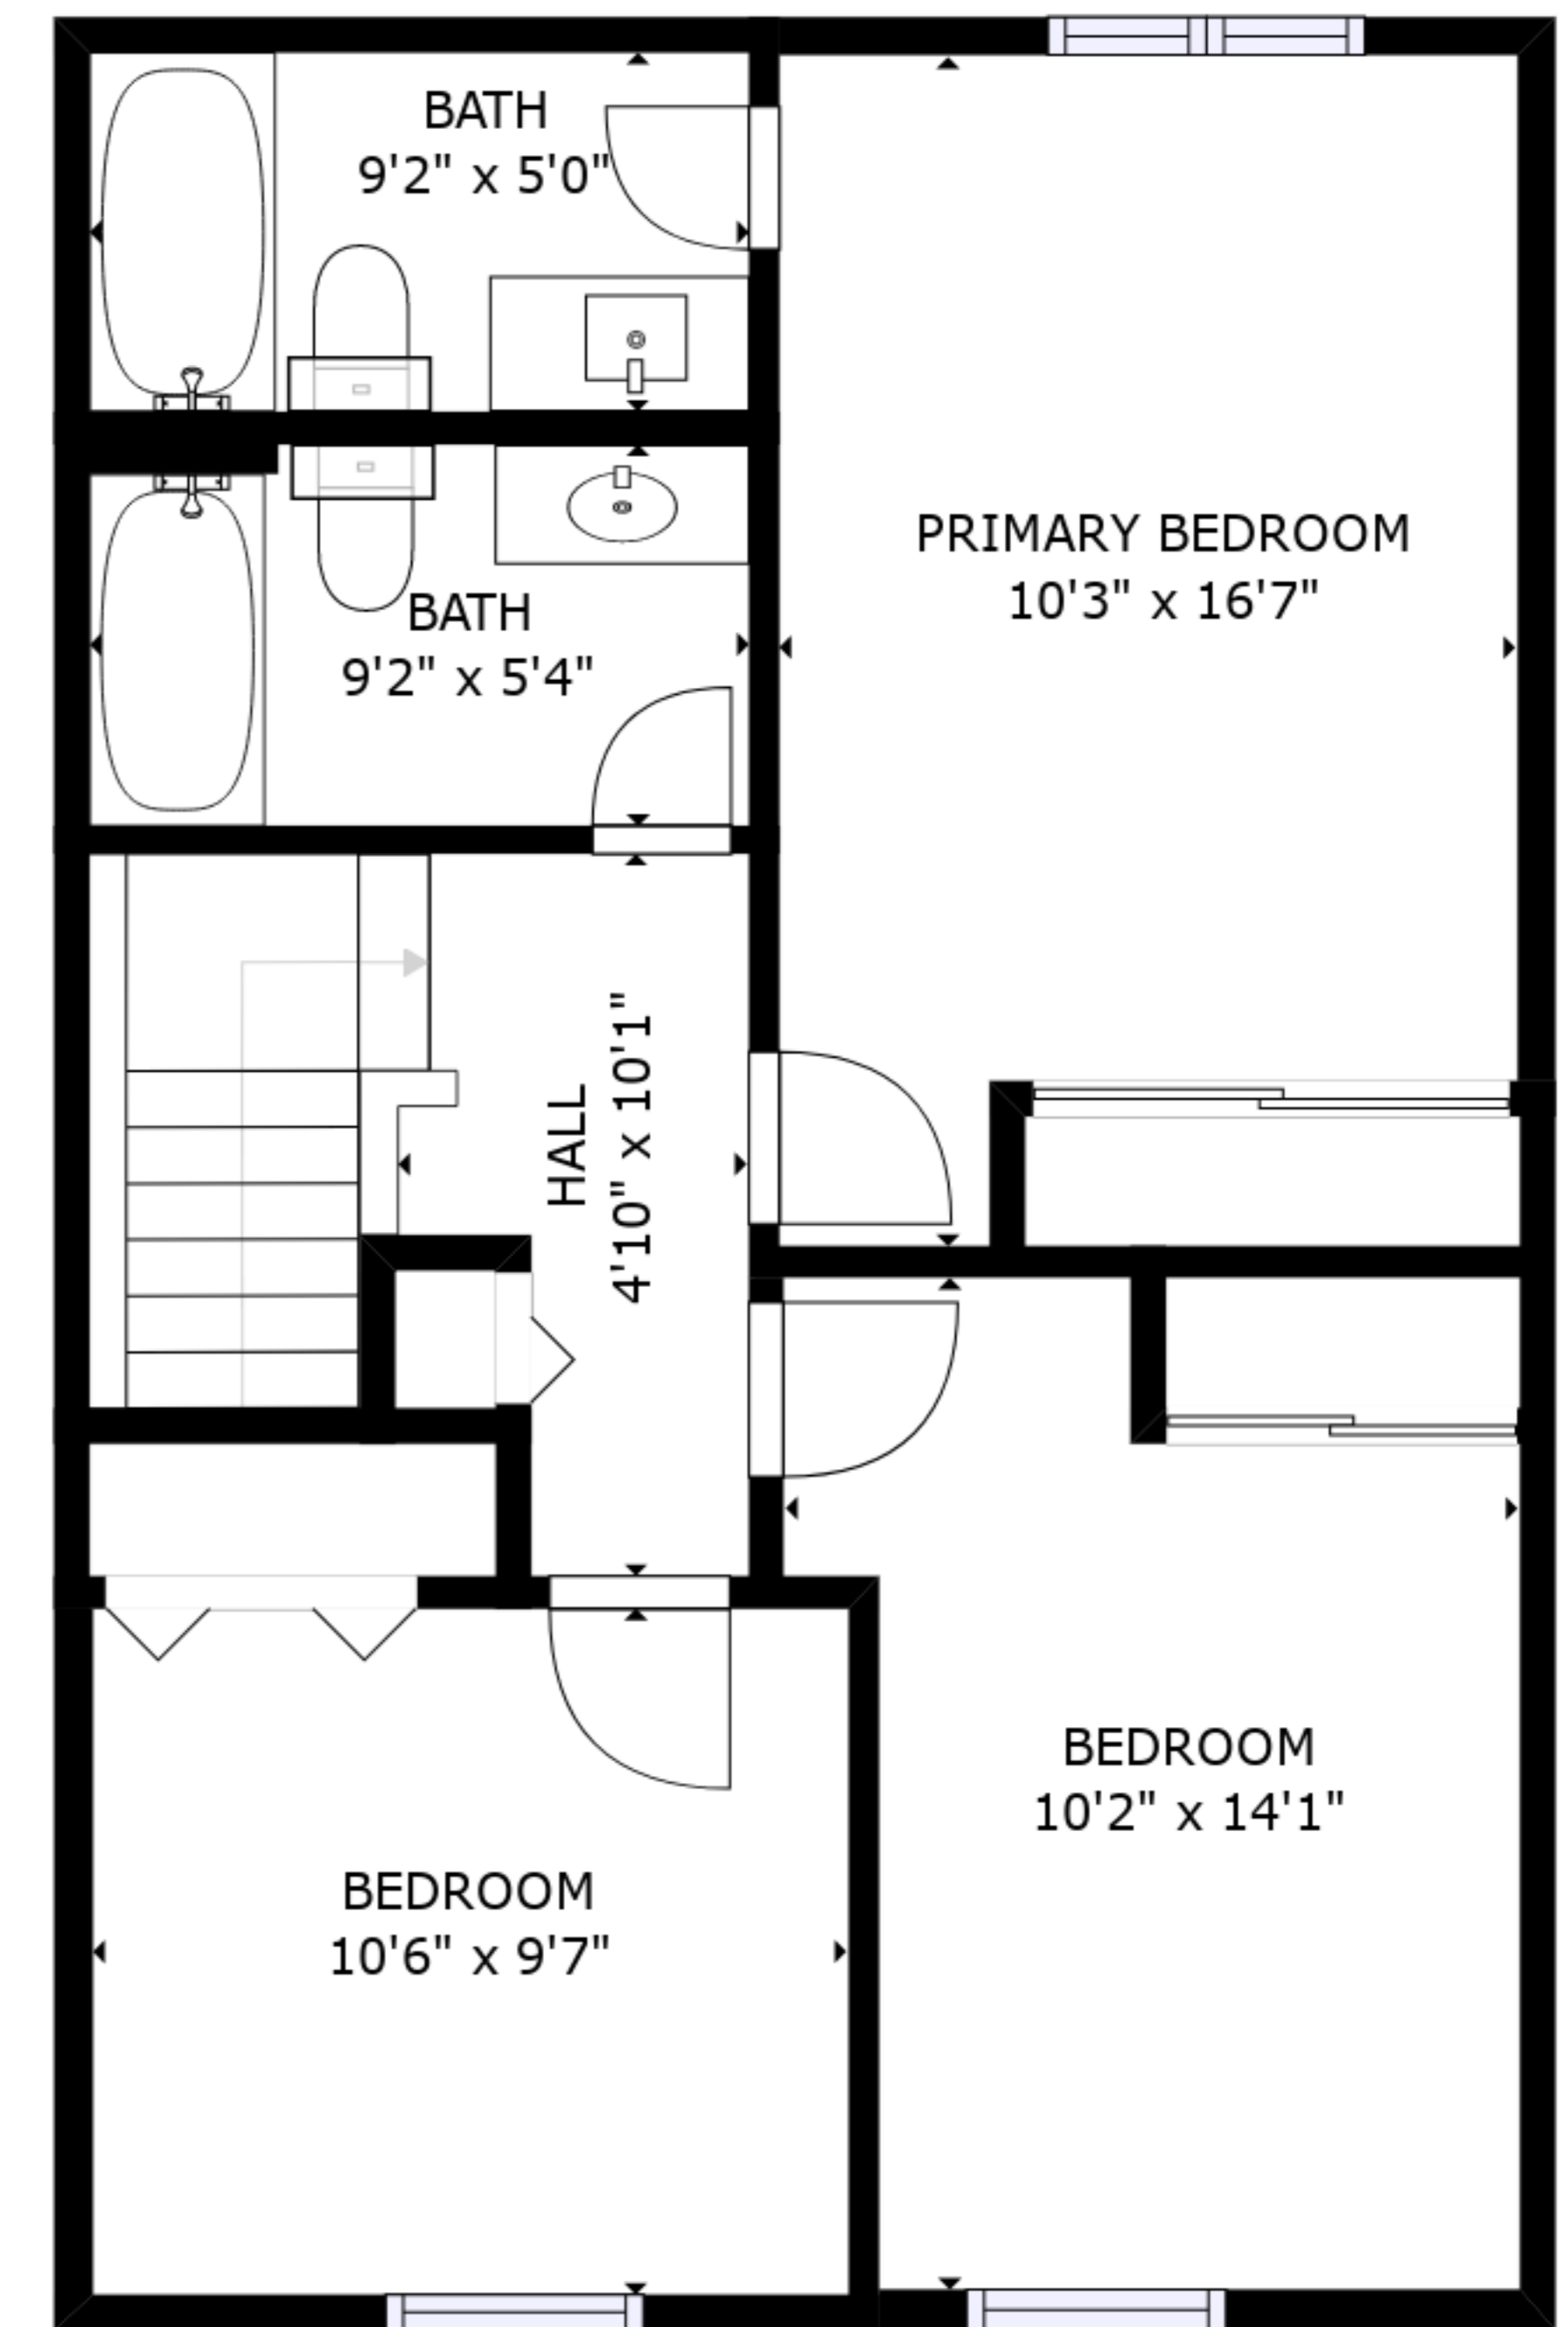

FLOOR 1

FLOOR 2

FLOOR 3

GROSS INTERNAL AREA
 FLOOR 1: 554 sq. ft, FLOOR 2: 616 sq. ft
 FLOOR 3: 621 sq. ft, EXCLUDED AREAS:
 GARAGE: 295 sq. ft, PORCH: 67 sq. ft
 TOTAL: 1791 sq. ft

SIZES AND DIMENSIONS ARE APPROXIMATE, ACTUAL MAY VARY.