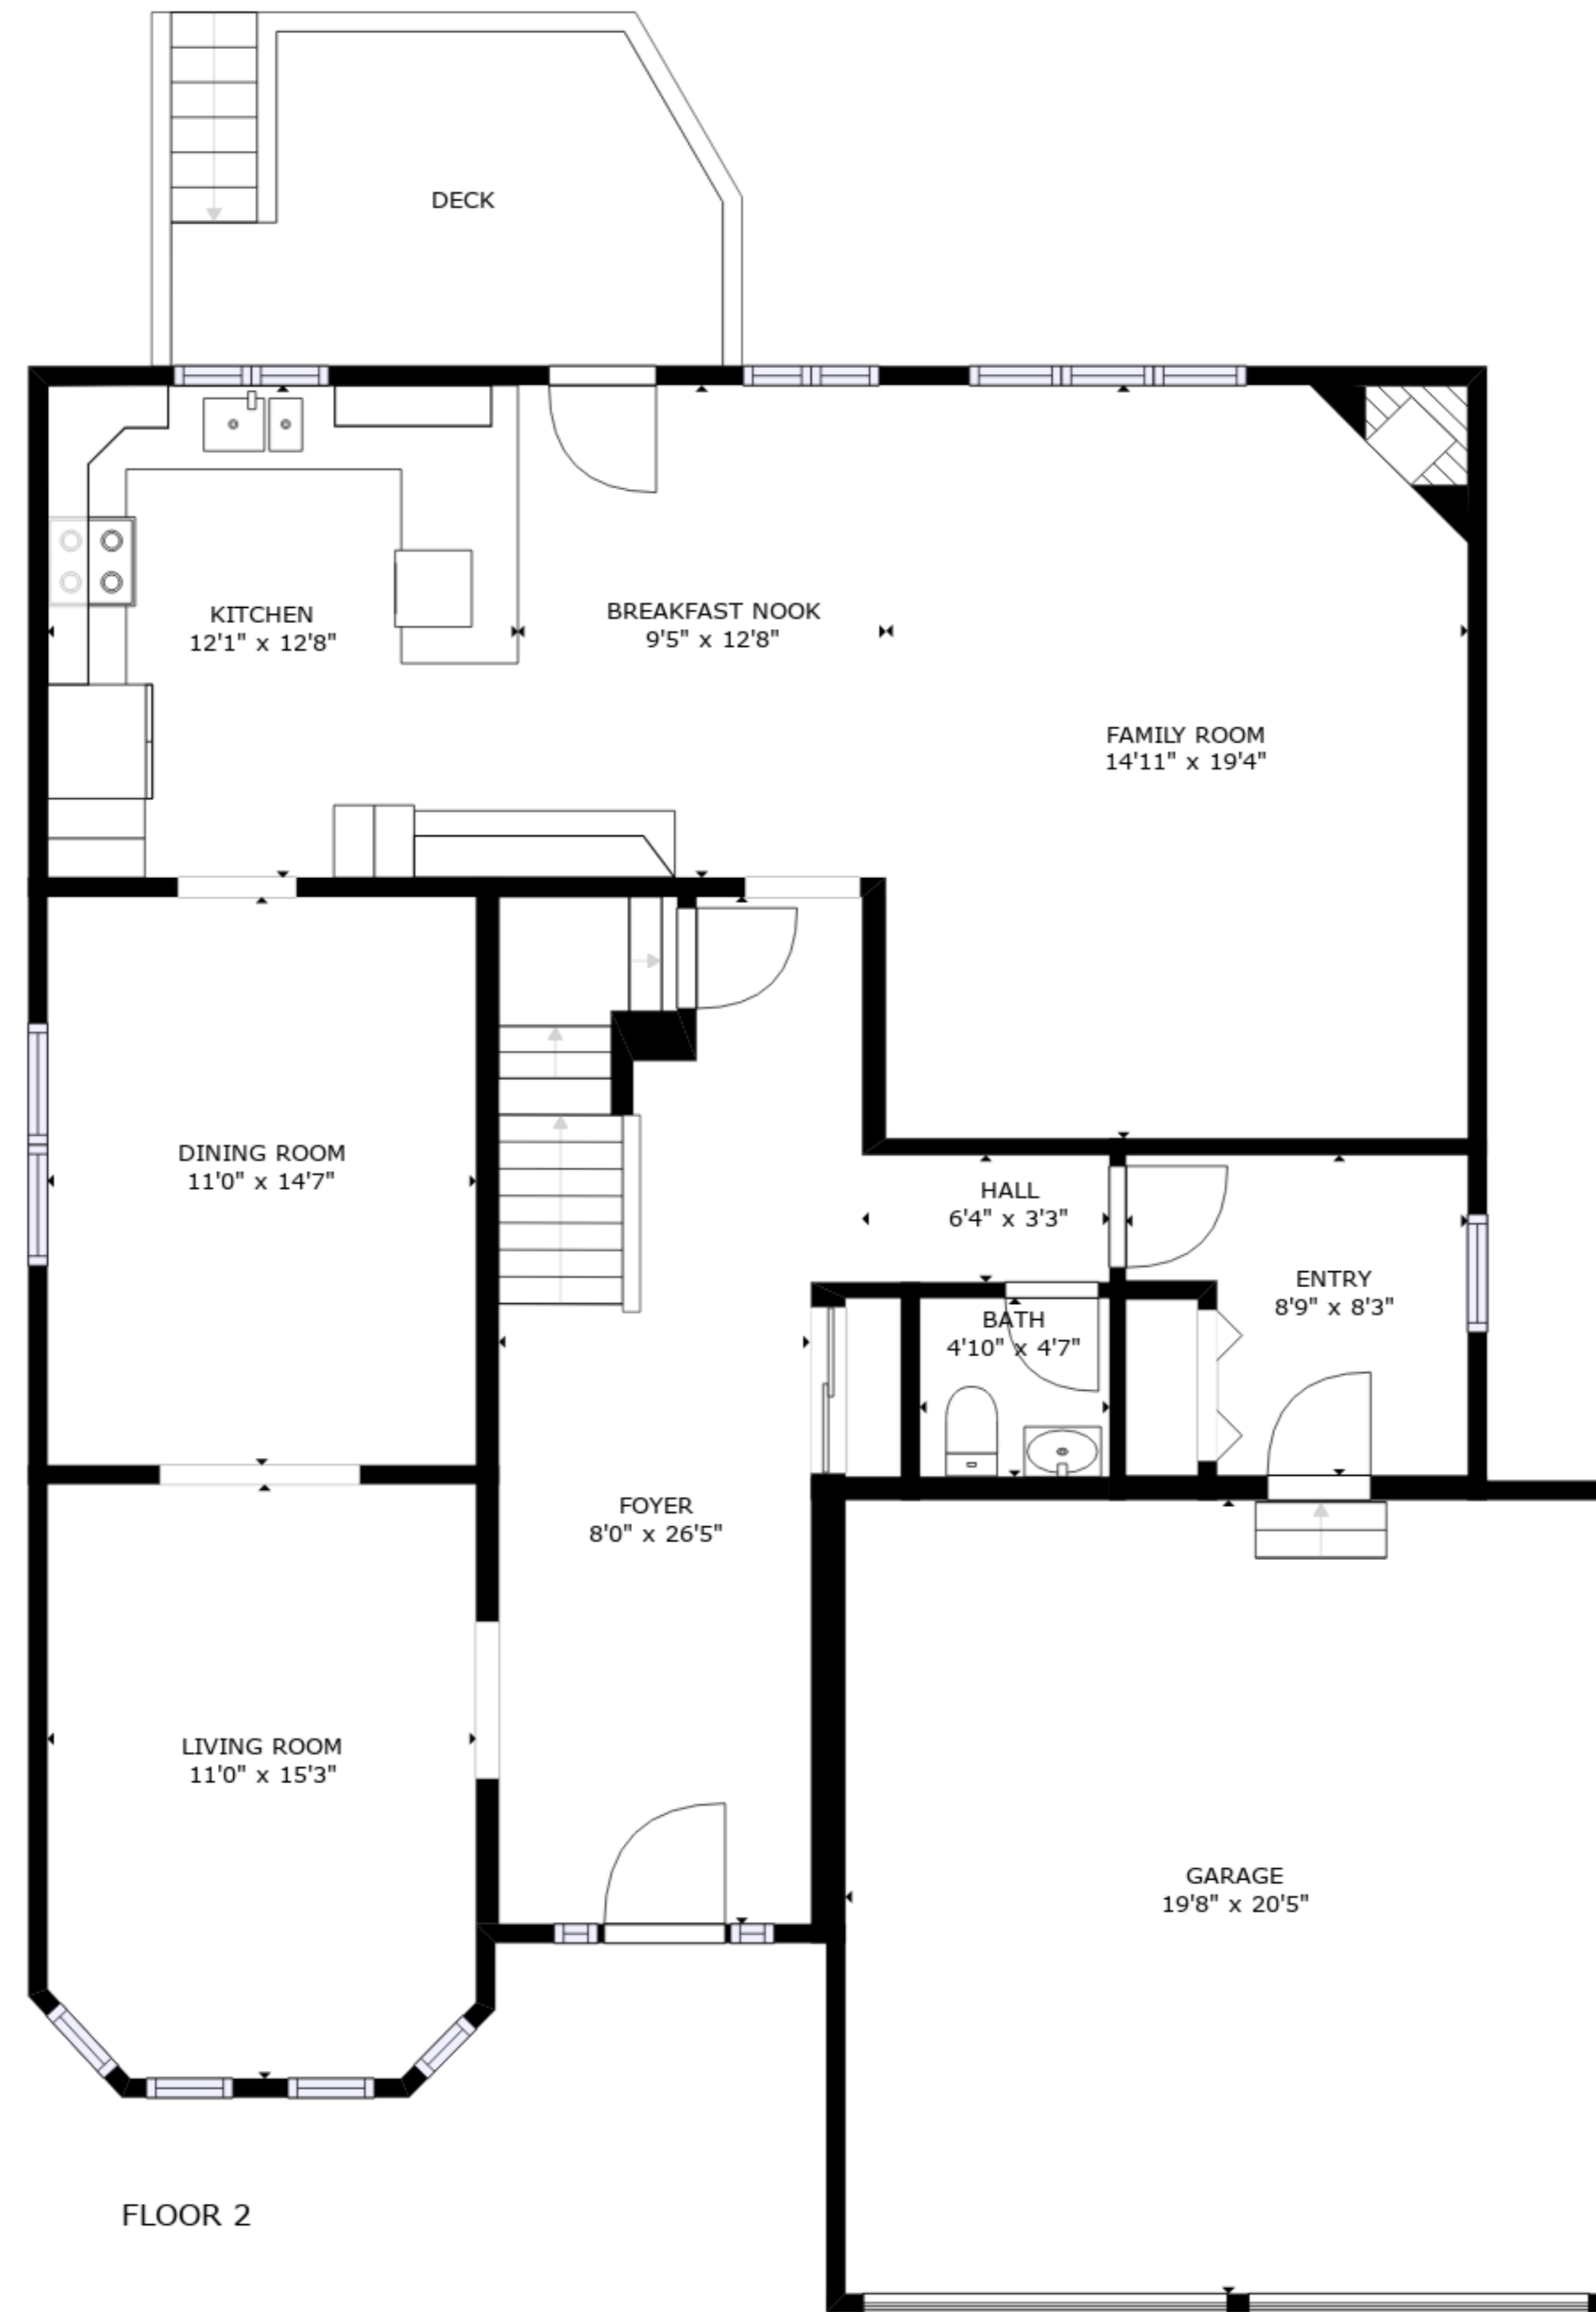

FLOOR 1

FLOOR 2

FLOOR 3

GROSS INTERNAL AREA  
 FLOOR 1: 1210 sq. ft, FLOOR 2: 1286 sq. ft  
 FLOOR 3: 1151 sq. ft, EXCLUDED AREAS:  
 GARAGE: 401 sq. ft, DECK: 103 sq. ft  
 TOTAL: 3647 sq. ft

SIZES AND DIMENSIONS ARE APPROXIMATE, ACTUAL MAY VARY.