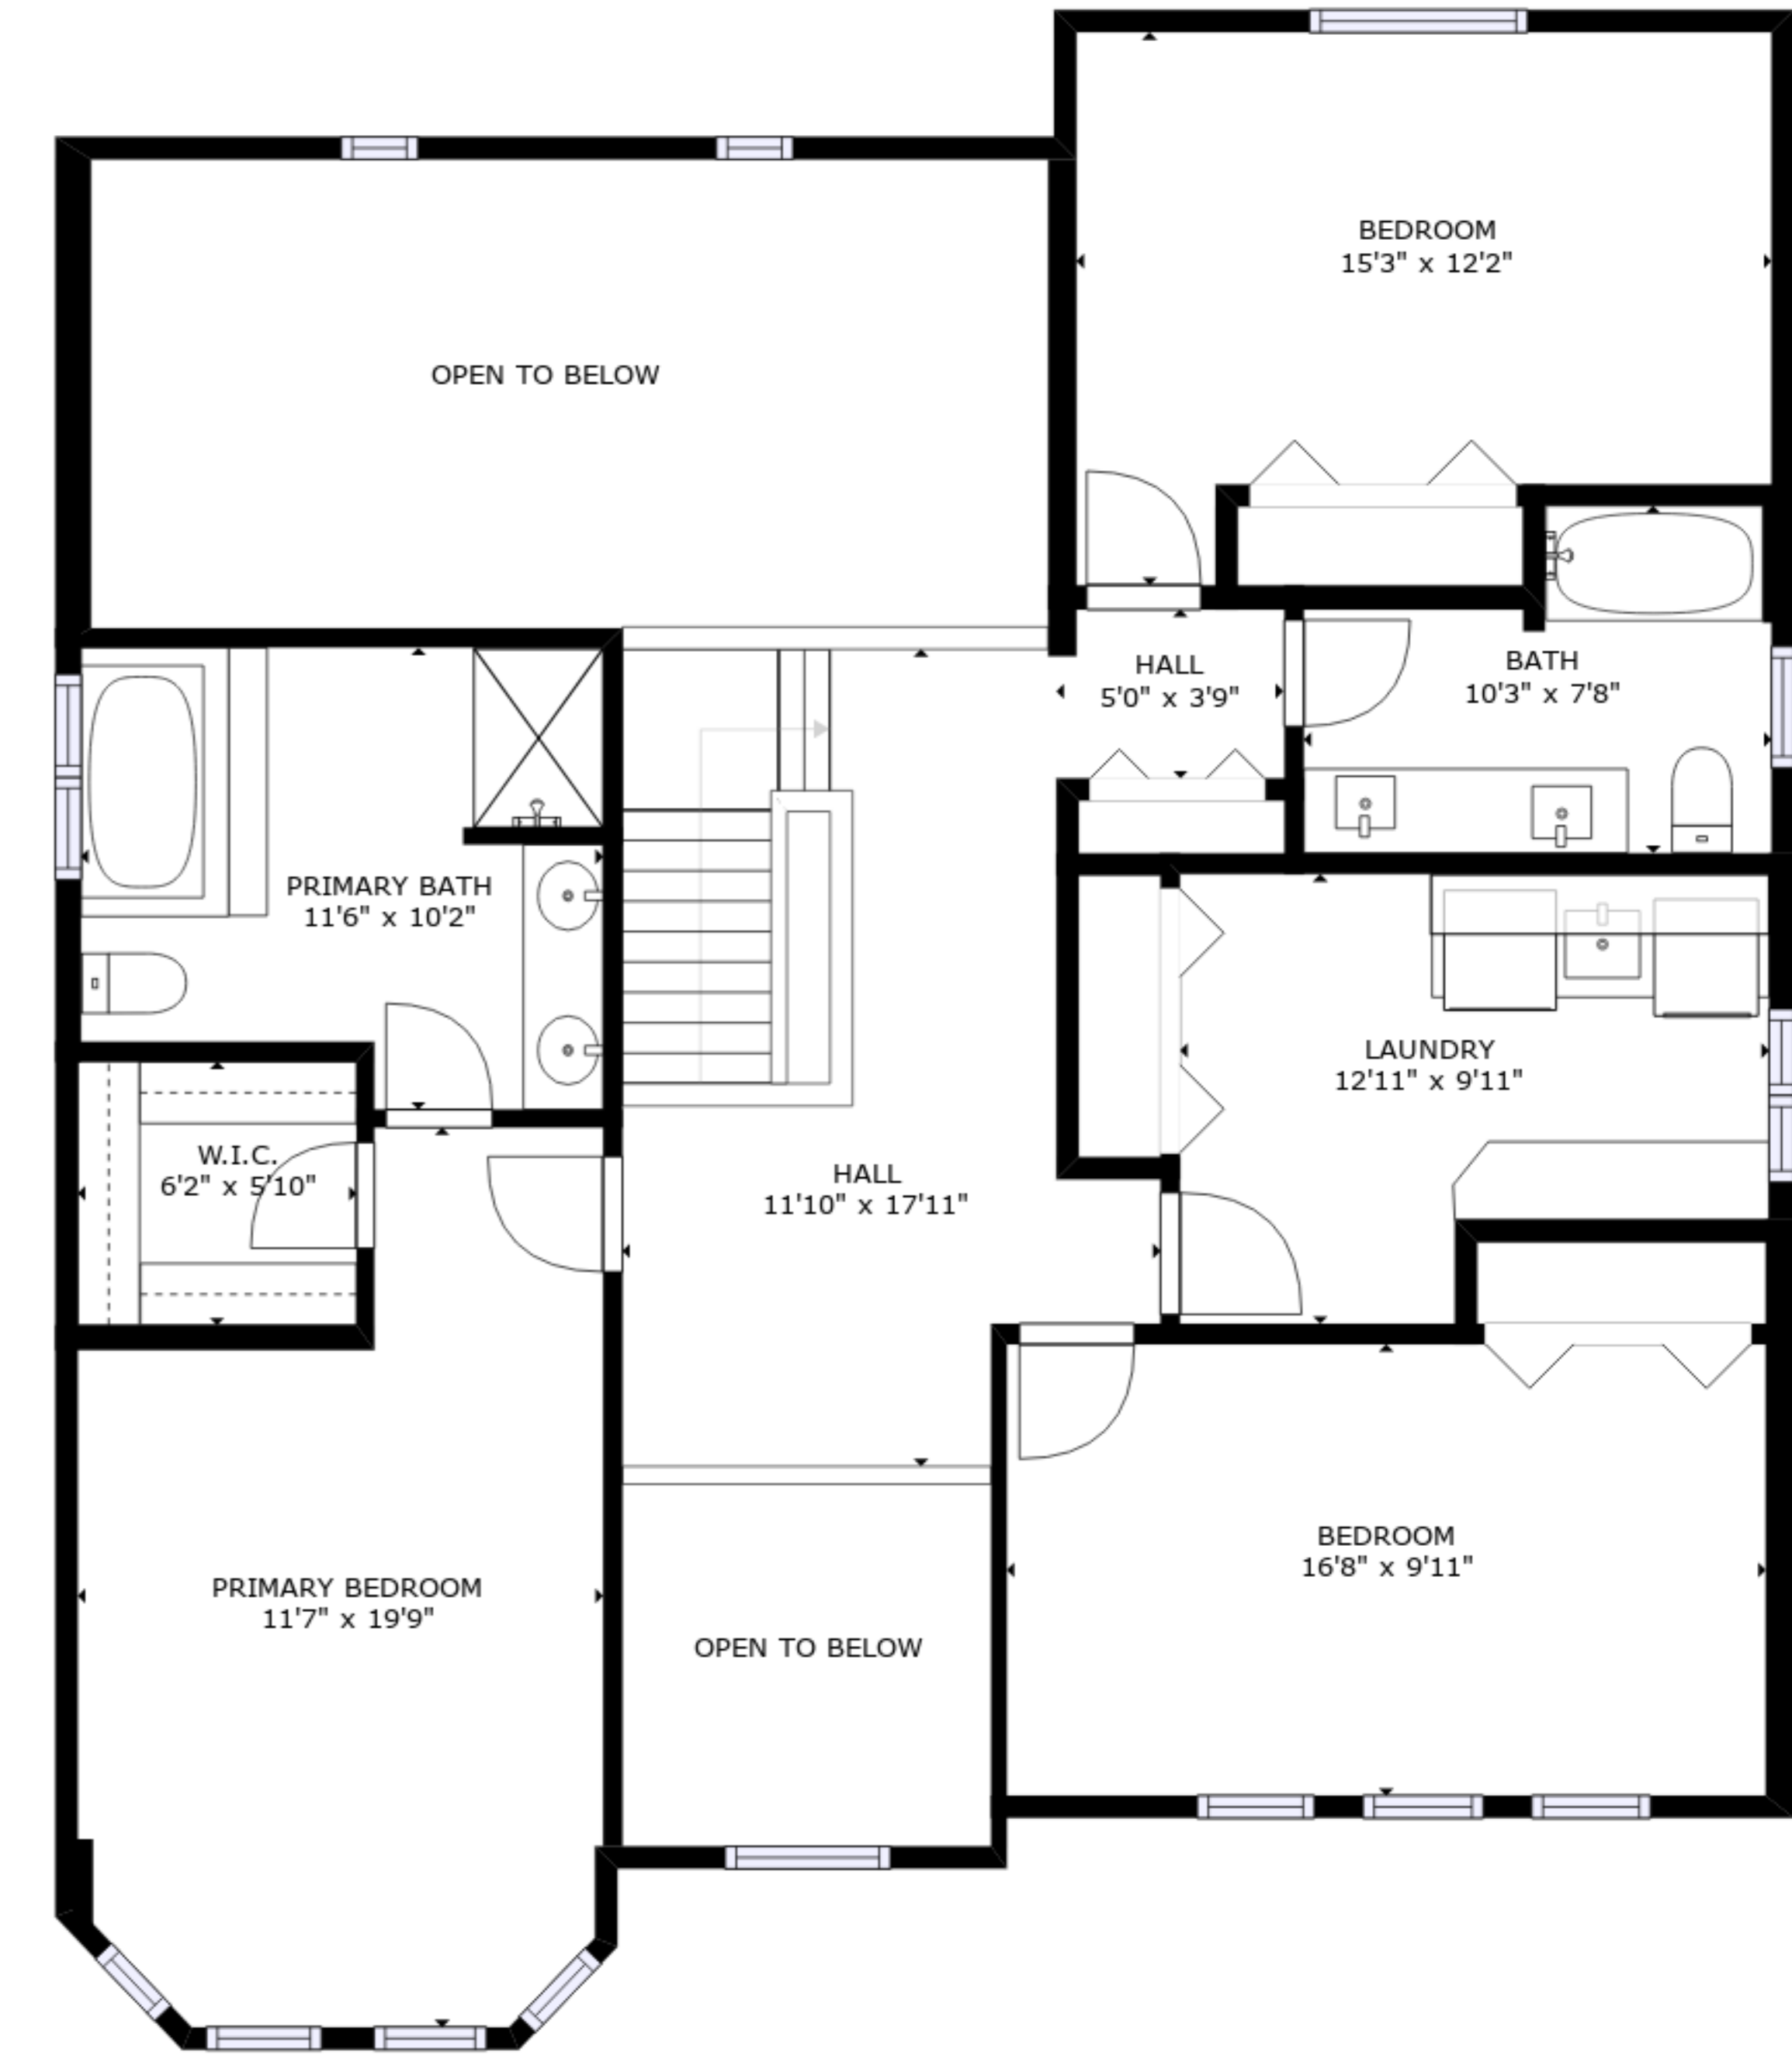

FLOOR 1

FLOOR 2

FLOOR 3

GROSS INTERNAL AREA  
 FLOOR 1: 1210 sq. ft, FLOOR 2: 1286 sq. ft  
 FLOOR 3: 1151 sq. ft, EXCLUDED AREAS:  
 GARAGE: 401 sq. ft, DECK: 103 sq. ft  
 TOTAL: 3647 sq. ft

SIZES AND DIMENSIONS ARE APPROXIMATE, ACTUAL MAY VARY.