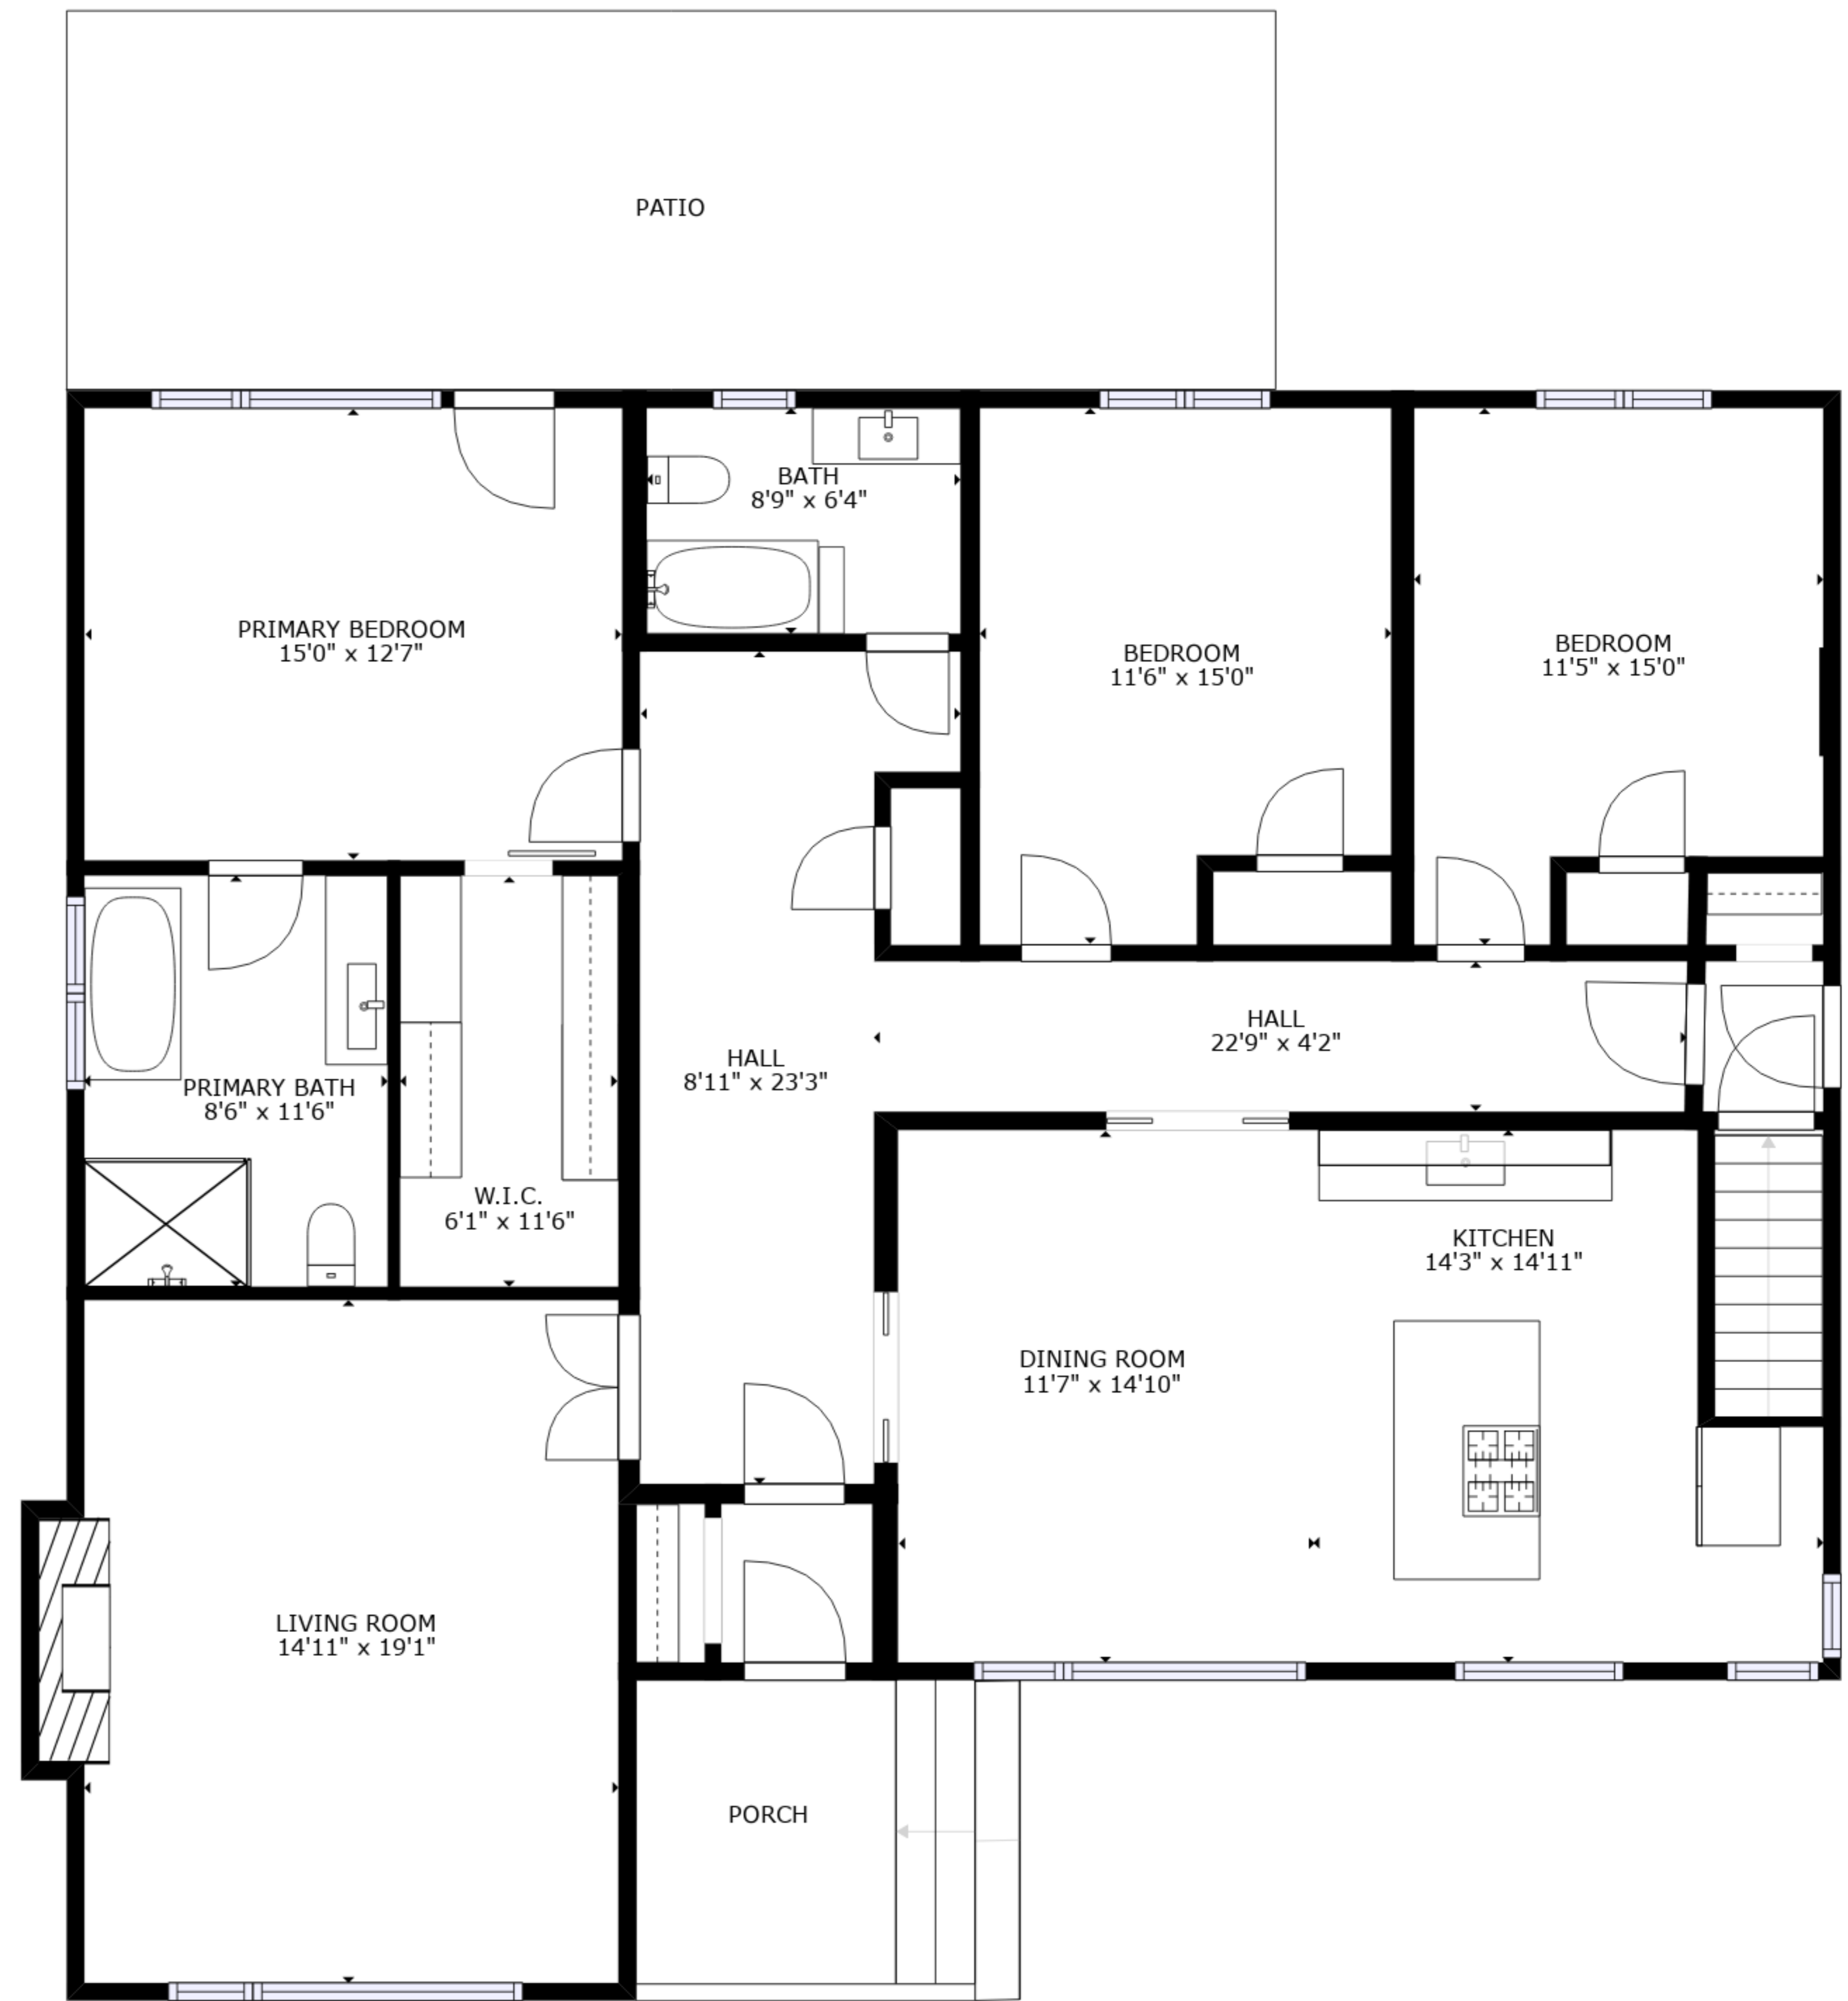

FLOOR 1

FLOOR 2

GROSS INTERNAL AREA
 FLOOR 1: 1494 sq. ft, FLOOR 2: 1848 sq. ft
 EXCLUDED AREAS: , PATIO: 358 sq. ft
 PORCH: 92 sq. ft
 TOTAL: 3343 sq. ft

SIZES AND DIMENSIONS ARE APPROXIMATE, ACTUAL MAY VARY.