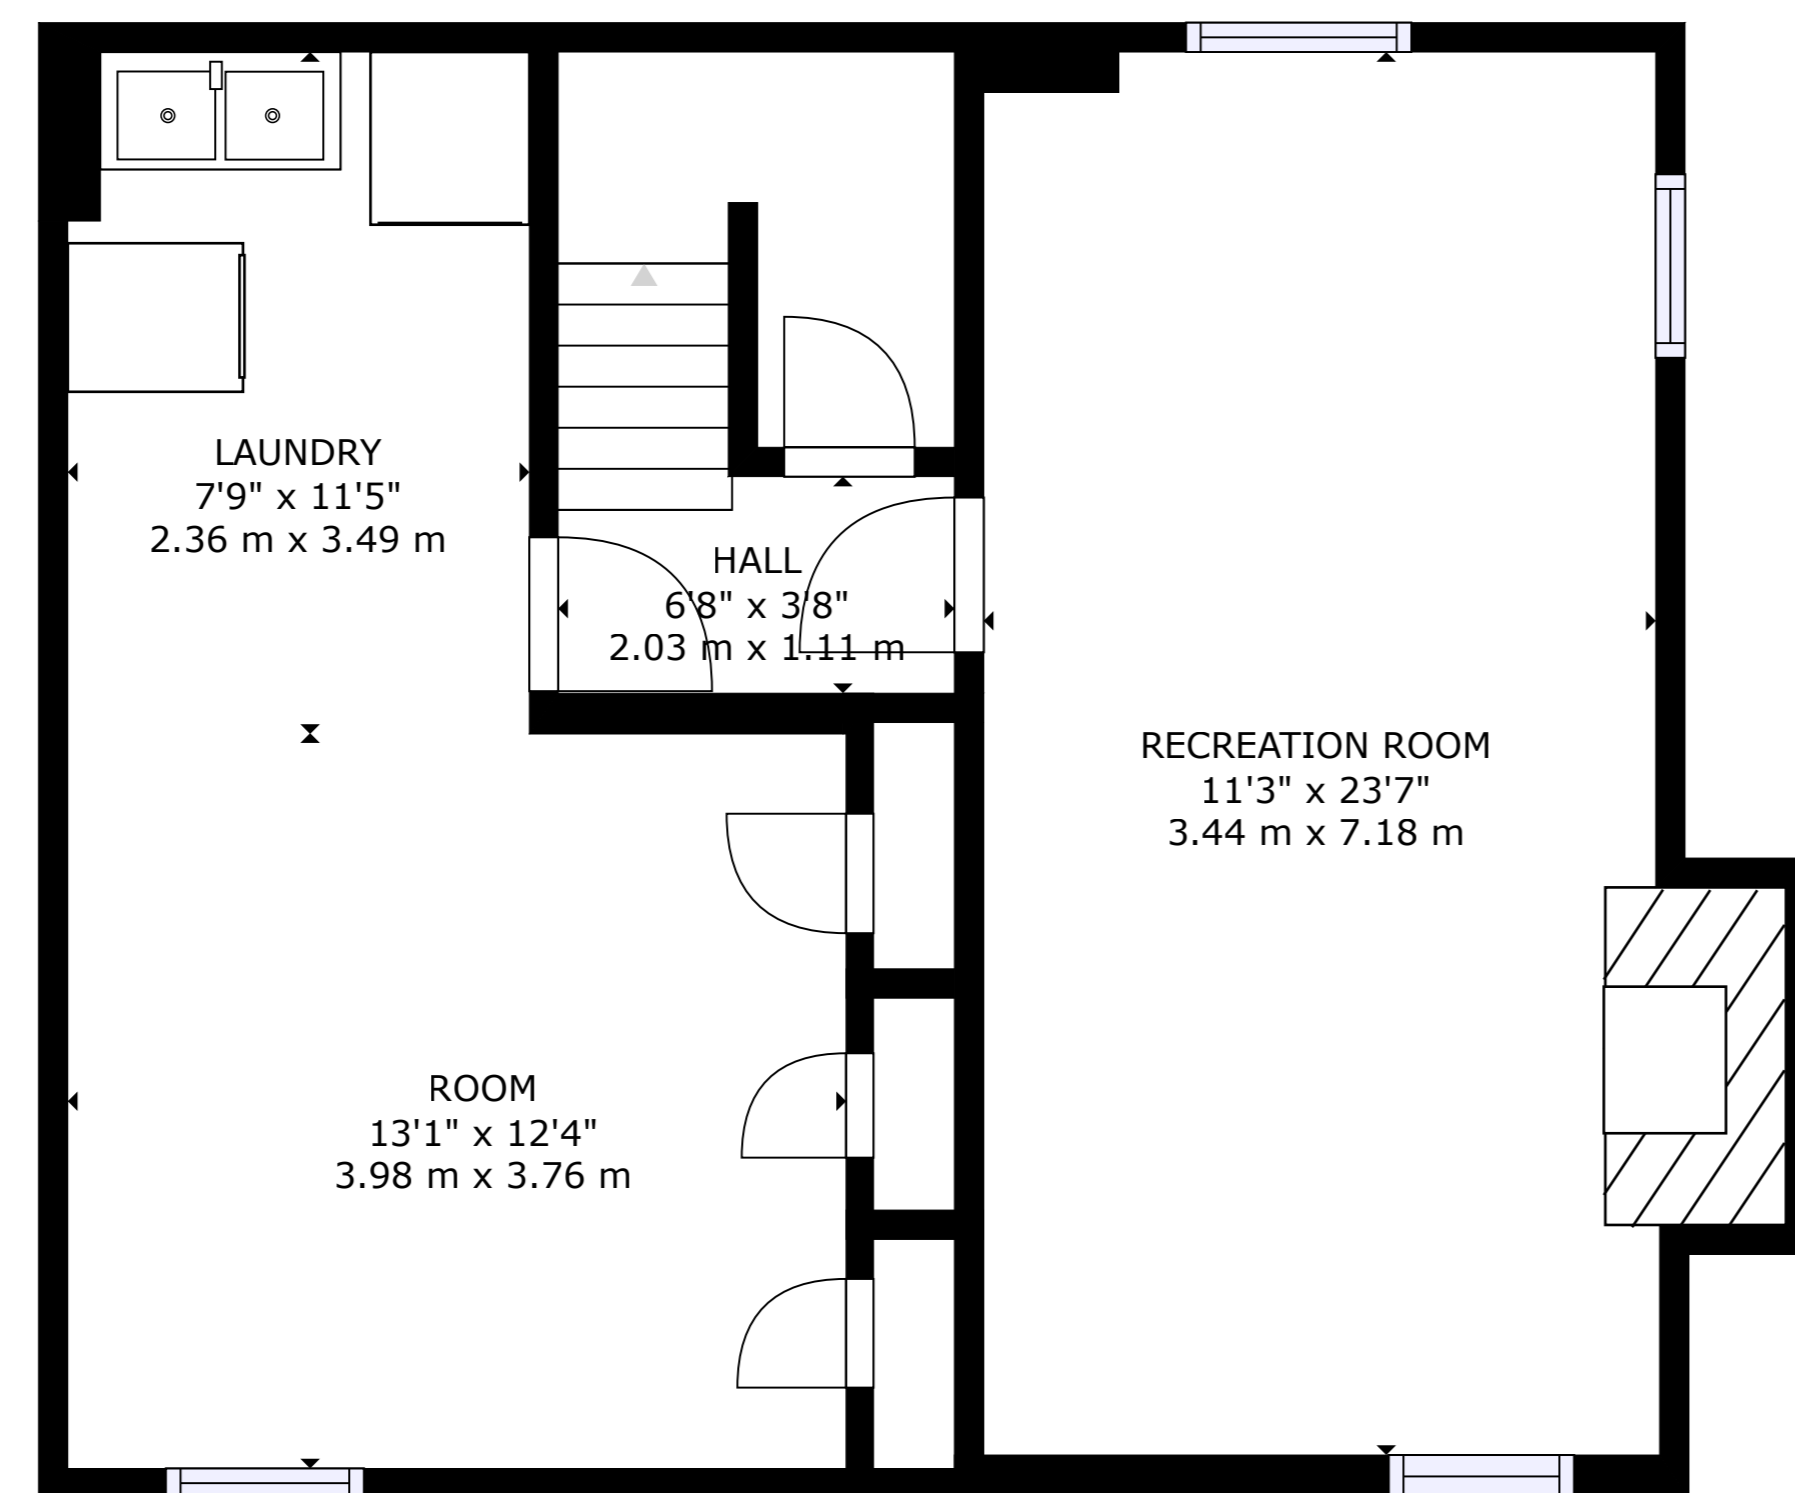

FLOOR 2

FLOOR 3

FLOOR 1

GROSS INTERNAL AREA
 FLOOR 1: 642 sq. ft, 60 m², FLOOR 2: 917 sq. ft, 85 m²
 FLOOR 3: 526 sq. ft, 49 m²
 TOTAL: 2086 sq. ft, 194 m²
 SIZES AND DIMENSIONS ARE APPROXIMATE, ACTUAL MAY VARY.